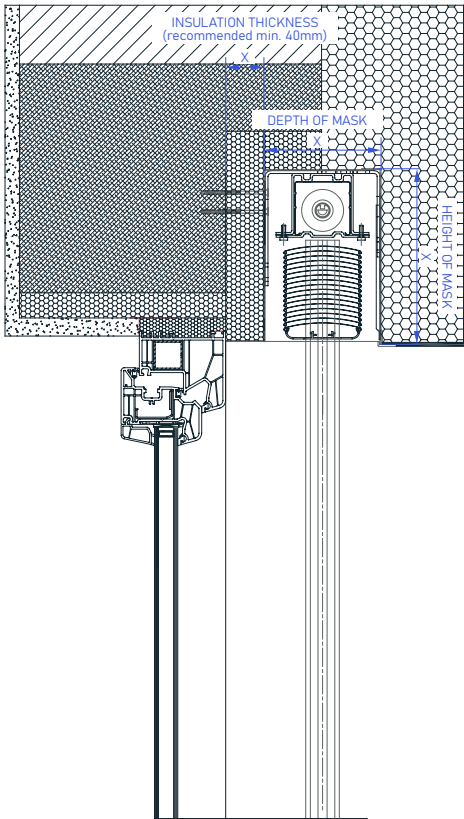

KRPAN External Venetian Blind with under plaster casing, enclosed on all sides, featuring insulation holder made of thick-walled extruded aluminum ensuring compactness and durability of the casing. Under plaster guide with EPS insulation allows concealed installation. Roller insect screens include a brake for smoother lifting.

WARNING: Some colors on the palette may vary from the original!

MASK, GUIDES, END BAR | Color Palette:

--	--	--

<p>PC1</p> <table border="0"> <tr> <td>013 WHITE</td> <td>010 RAL 9006</td> <td>090 RAL 9007</td> </tr> <tr> <td>042 RAL 7016</td> <td>066 RAL 8019</td> <td>052 DE 709</td> </tr> </table>	013 WHITE	010 RAL 9006	090 RAL 9007	042 RAL 7016	066 RAL 8019	052 DE 709	<p>PC2</p> <table border="0"> <tr> <td></td> </tr> </table>	
013 WHITE	010 RAL 9006	090 RAL 9007						
042 RAL 7016	066 RAL 8019	052 DE 709						

WARNING: Some colors on the palette may vary from the original!

MANIPULATION:

Control via a single lever or motors. For motorized drives, the PLUG & PLAY function is standard, enabling the connection of multiple motors to one switch, self-adjusting positions, and a safety feature in case of encountering an obstacle. The ADC controller offers wireless control of blinds.

KRPAN External Venetian Blind - under plaster + EPS

TECHNICAL DRAWINGS | Shade Details:

- Recessed Guide in EPS Insulation

SLATS

GUIDE

ROLLO INSECT SCREEN

HINGES