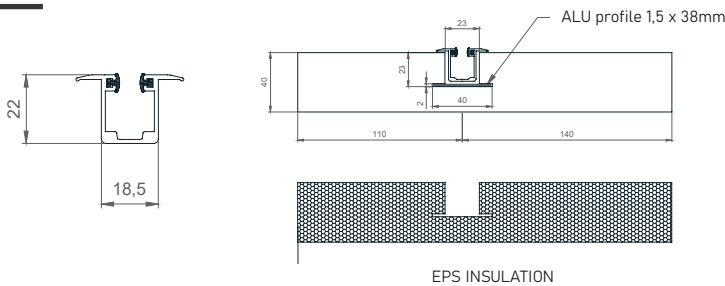

KRPAN External Venetian Blind - under plaster + EPS

TECHNICAL DRAWINGS | Shade Details:

- Recessed Guide in EPS Insulation

SLATS

GUIDE

ROLLO INSECT SCREEN

HINGES