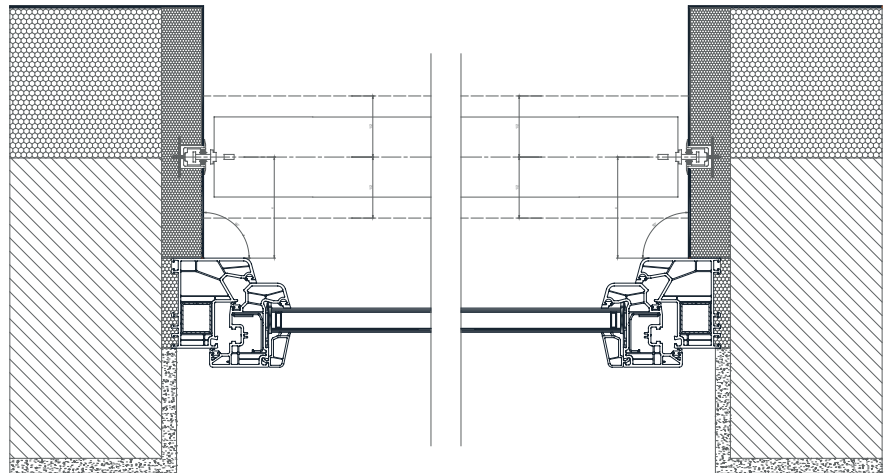

KRPAN External Venetian Blind with under plaster casing, enclosed on all sides, featuring insulation holder made of thick-walled extruded aluminum ensuring compactness and durability of the casing. Under plaster guide with EPS insulation allows concealed installation. Roller insect screens include a brake for smoother lifting.

WARNING: Some colors on the palette may vary from the original!

MANIPULATION:

Control via a single lever or motors. For motorized drives, the PLUG & PLAY function is standard, enabling the connection of multiple motors to one switch, self-adjusting positions, and a safety feature in case of encountering an obstacle. The ADC controller offers wireless control of blinds.

KRPAN External Venetian Blind - under plaster + EPS

TECHNICAL DRAWINGS | Shade Details:

- Recessed Guide in EPS Insulation

SLATS

GUIDE

ROLLO INSECT SCREEN

HINGES