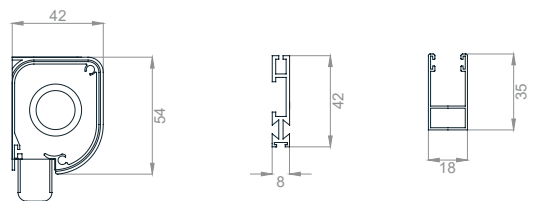

KRPAN External Venetian Blind - under plaster + EPS

TECHNICAL DRAWINGS | Shade Details:

- Recessed Guide in EPS Insulation

SLATS

GUIDE

ROLLO INSECT SCREEN

HINGES