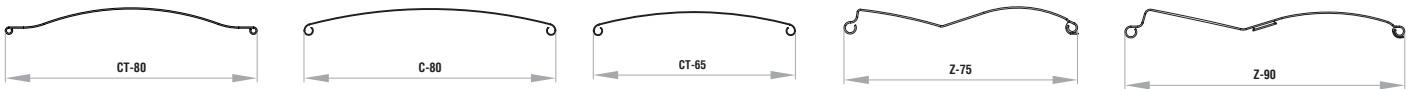

KRPAN External Venetian Blind with under plaster casing, enclosed on all sides, featuring insulation holder made of thick-walled extruded aluminum ensuring compactness and durability of the casing. Under plaster guide with EPS insulation allows concealed installation. Roller insect screens include a brake for smoother lifting.

WARNING: Some colors on the palette may vary from the original!

MANIPULATION:

Control via a single lever or motors. For motorized drives, the PLUG & PLAY function is standard, enabling the connection of multiple motors to one switch, self-adjusting positions, and a safety feature in case of encountering an obstacle. The ADC controller offers wireless control of blinds.

KRPAN External Venetian Blind - under plaster + EPS

TECHNICAL DRAWINGS | Shade Details:

- Recessed Guide in EPS Insulation

SLATS

GUIDE

ROLLO INSECT SCREEN

HINGES