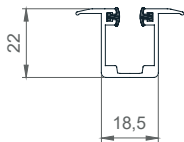

KRPAN External Venetian Blind - under plaster + purenit

TECHNICAL DRAWINGS | Shade Details:

- PURENIT GUIDE - U-profile 30mm
- Final layer of facade 5mm

SLATS

GUIDE

PURENIT

ROLLO INSECT SCREEN

HINGES

85 X 22mm - 45°

72 X 17mm - 45°

52 X 22mm - 45°

85 X 22mm - 90°