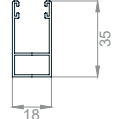

KRPAN External Venetian Blind - under plaster + purenit

TECHNICAL DRAWINGS | Shade Details:

- PURENIT GUIDE - U-profile 30mm
- Final layer of facade 5mm

SLATS

GUIDE

PURENIT

ROLLO INSECT SCREEN

HINGES

85 X 22mm - 45°

72 X 17mm - 45°

52 X 22mm - 45°

85 X 22mm - 90°