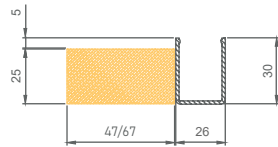

KRPAN External Venetian Blind - under plaster + purenit

TECHNICAL DRAWINGS | Shade Details:

- PURENIT GUIDE - U-profile 30mm
- Final layer of facade 5mm

SLATS

GUIDE

PURENIT

ROLLO INSECT SCREEN

HINGES

85 X 22mm - 45°

72 X 17mm - 45°

52 X 22mm - 45°

85 X 22mm - 90°