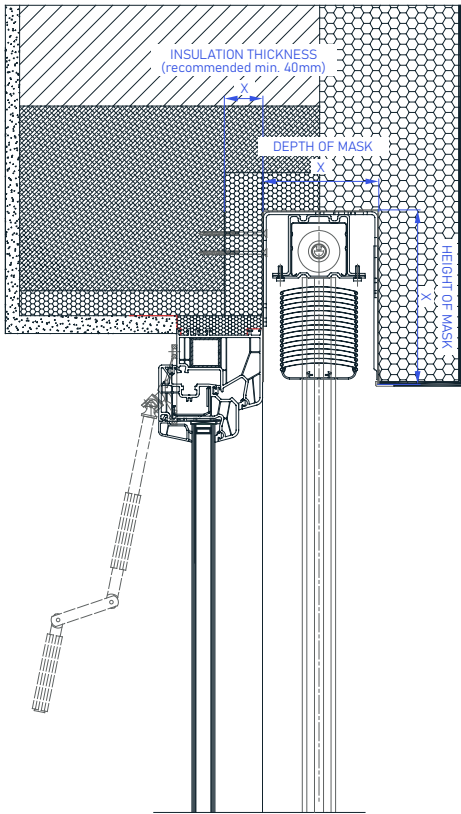

WARNING: Some colors on the palette may vary from the original!

MASK, GUIDES, END BAR | Color Palette:

--	--	--

<p>PC1</p> <table border="0"> <tr> <td>013 WHITE</td> <td>010 RAL 9006</td> <td>090 RAL 9007</td> </tr> <tr> <td>042 RAL 7016</td> <td>066 RAL 8019</td> <td>052 DE 709</td> </tr> </table>	013 WHITE	010 RAL 9006	090 RAL 9007	042 RAL 7016	066 RAL 8019	052 DE 709	<p>PC2</p> <table border="0"> <tr> <td></td> </tr> </table>	
013 WHITE	010 RAL 9006	090 RAL 9007						
042 RAL 7016	066 RAL 8019	052 DE 709						

WARNING: Some colors on the palette may vary from the original!

MANIPULATION:

Control via a single lever or motors. For motorized drives, the PLUG & PLAY function is standard, enabling the connection of multiple motors to one switch, self-adjusting positions, and a safety feature in case of encountering an obstacle. The ADC controller offers wireless control of blinds.

KRPAN External Venetian Blind - under plaster + purenit

TECHNICAL DRAWINGS | Shade Details:

- PURENIT GUIDE - U-profile 30mm
- Final layer of facade 5mm

SLATS

GUIDE

PURENIT

ROLLO INSECT SCREEN

HINGES

85 X 22mm - 45°

72 X 17mm - 45°

52 X 22mm - 45°

85 X 22mm - 90°