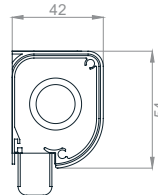

KRPAN External Venetian Blind - under plaster + purenit

TECHNICAL DRAWINGS | Shade Details:

- PURENIT GUIDE - U-profile 30mm
- Final layer of facade 5mm

SLATS

GUIDE

PURENIT

ROLLO INSECT SCREEN

HINGES

85 X 22mm - 45°

72 X 17mm - 45°

52 X 22mm - 45°

85 X 22mm - 90°