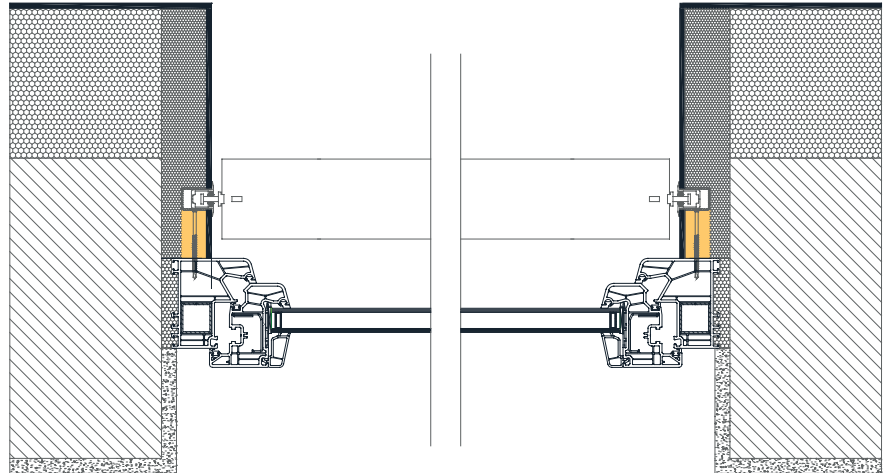

KRPAN External Venetian Blind with under plaster casing, enclosed on all sides, featuring insulation holder made of thick-walled extruded aluminum ensuring compactness and durability of the casing. Under plaster guide with purenit insulation allows concealed installation. Roller insect screens include a brake for smoother lifting.

WARNING: Some colors on the palette may vary from the original!

MANIPULATION:

Control via a single lever or motors. For motorized drives, the PLUG & PLAY function is standard, enabling the connection of multiple motors to one switch, self-adjusting positions, and a safety feature in case of encountering an obstacle. The ADC controller offers wireless control of blinds.

KRPAN External Venetian Blind - under plaster + purenit

TECHNICAL DRAWINGS | Shade Details:

- PURENIT GUIDE - U-profile 30mm
- Final layer of facade 5mm

SLATS

GUIDE

PURENIT

ROLLO INSECT SCREEN

HINGES

85 X 22mm - 45°

72 X 17mm - 45°

52 X 22mm - 45°

85 X 22mm - 90°