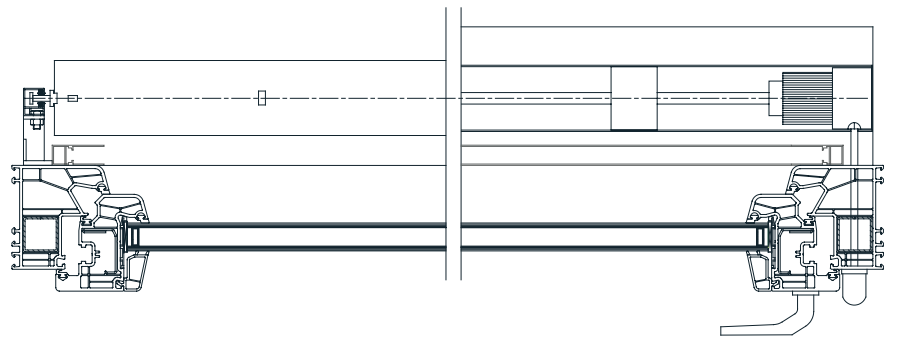

KRPAN External Venetian Blind with under plaster casing, enclosed on all sides, featuring insulation holder made of thick-walled extruded aluminum ensuring compactness and durability of the casing. Guides aesthetically finished with PVC end caps and fixed brushes for quieter operation. Roller insect screens include a brake for smoother lifting.

WARNING: Some colors on the palette may vary from the original!

MANIPULATION:

Control via a single lever or motors. For motorized drives, the PLUG & PLAY function is standard, enabling the connection of multiple motors to one switch, self-adjusting positions, and a safety feature in case of encountering an obstacle. The ADC controller offers wireless control of blinds.

KRPAN External Venetian Blind - under plaster

TECHNICAL DRAWINGS | Shade Details:

SLATS

BRACKETS

The size of the bracket depends on the DEPTH OF THE MASK!

SPACER

HINGES

GUIDES