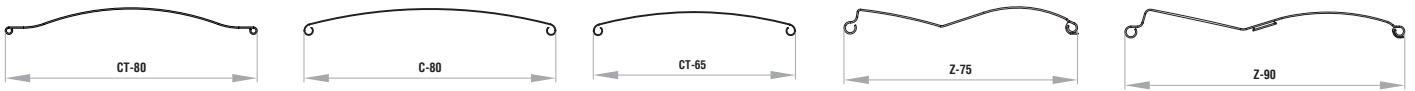

KRPAN External Venetian Blind - visible mask

TECHNICAL DRAWINGS | Shade Details:

SLATS

BRACKETS

The size of the bracket depends on the DEPTH OF THE MASK!

SPACER

HINGES

GUIDES