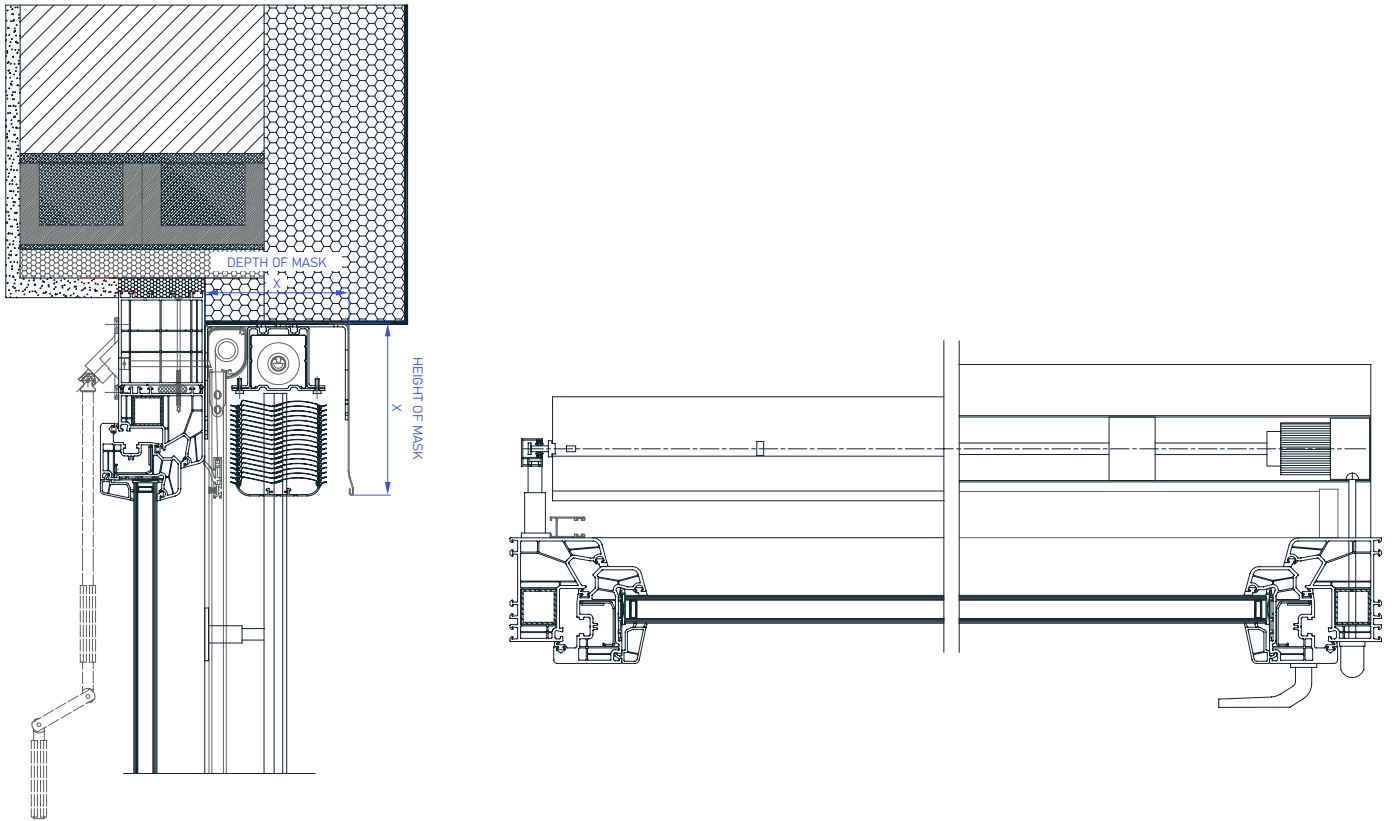

## MANIPULATION:

Control via a single lever or motors. For motorized drives, the PLUG & PLAY function is standard, enabling the connection of multiple motors to one switch, self-adjusting positions, and a safety feature in case of encountering an obstacle. The ADC controller offers wireless control of blinds.

## TECHNICAL DRAWINGS | Shade Details: