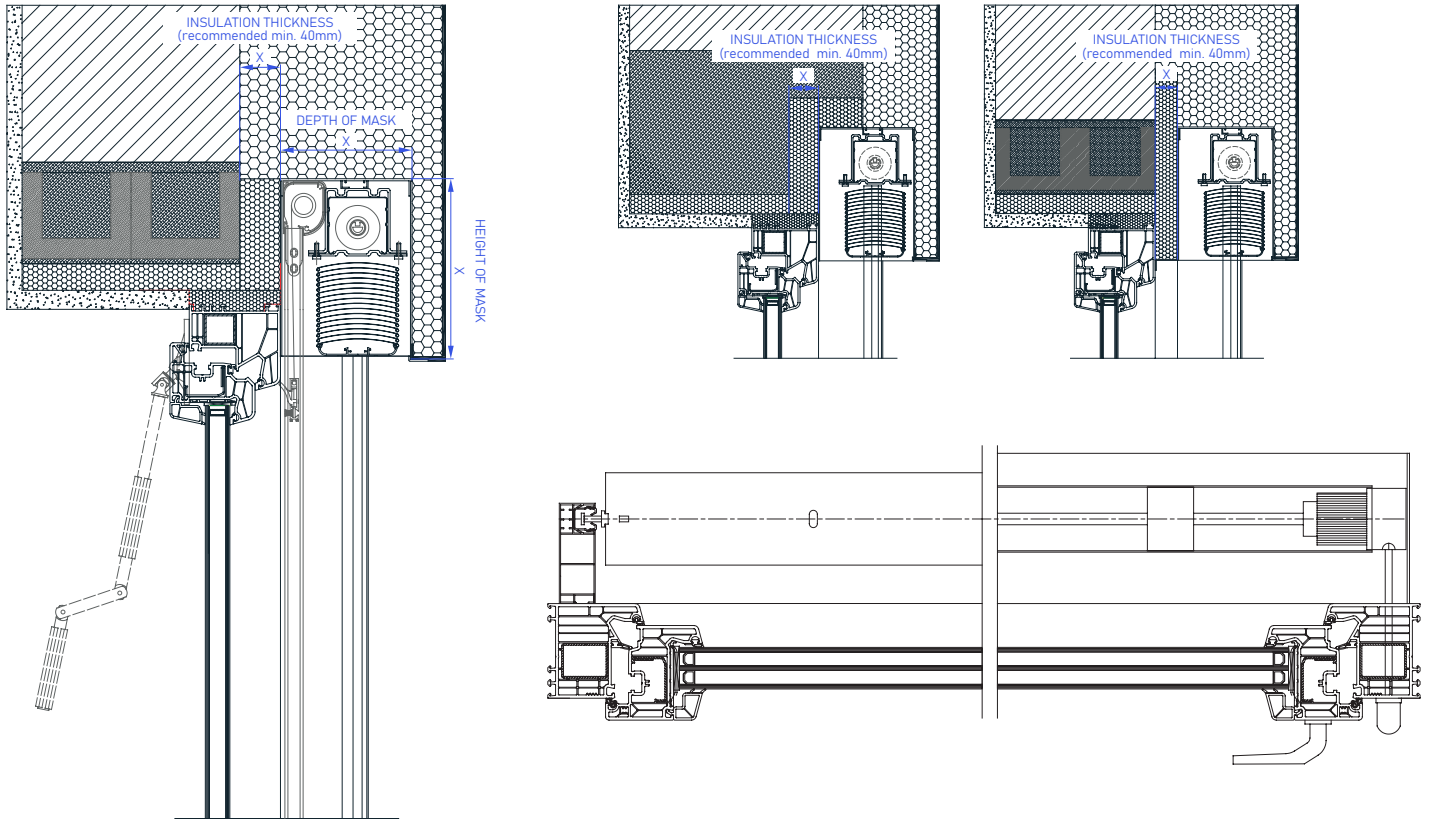

External venetian blind KRATER with under plaster mask, enclosed on all sides, featuring insulation holder made of thick-walled extruded aluminum ensuring compactness and durability of the casing. Guides aesthetically finished with PVC end caps and fixed brushes for quieter operation. Roller insect screens include a brake for smoother lifting.

WARNING: Some colors on the palette may vary from the original!

MASK, GUIDES, END BAR | Color Palette:

			<p>PC1</p> <table border="0"> <tr> <td>013 WHITE</td> <td>010 RAL 9006</td> <td>090 RAL 9007</td> </tr> <tr> <td>042 RAL 7016</td> <td>066 RAL 8019</td> <td>052 DR 703</td> </tr> </table>	013 WHITE	010 RAL 9006	090 RAL 9007	042 RAL 7016	066 RAL 8019	052 DR 703	<p>PC2</p> <table border="0"> <tr> <td></td> </tr> </table>	
013 WHITE	010 RAL 9006	090 RAL 9007									
042 RAL 7016	066 RAL 8019	052 DR 703									

WARNING: Some colors on the palette may vary from the original!

MANIPULATION:

Control via a single lever or motors. For motorized drives, the PLUG & PLAY function is standard, enabling the connection of multiple motors to one switch, self-adjusting positions, and a safety feature in case of encountering an obstacle. The ADC controller offers wireless control of blinds.

KRATER External Venetian Blind - under plaster

TECHNICAL DRAWINGS | Shade Details:

SLATS

GUIDES

ROLLO INSECT SCREEN

HINGES