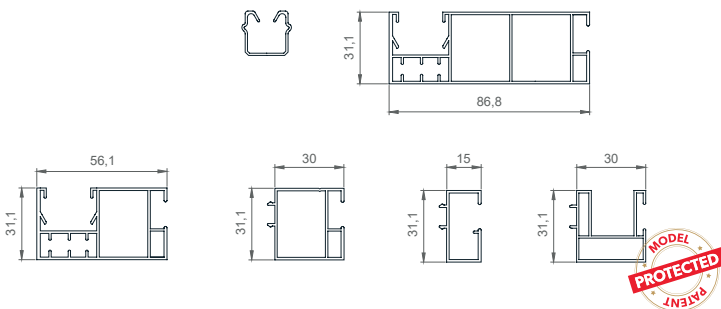

KRATER External Venetian Blind - under plaster

TECHNICAL DRAWINGS | Shade Details:

SLATS

GUIDES

ROLLO INSECT SCREEN

HINGES