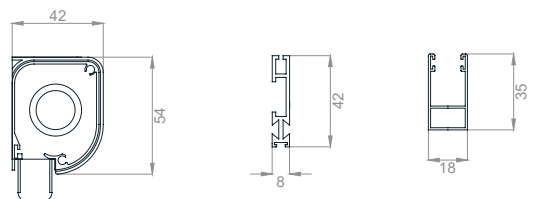

KRATER External Venetian Blind - under plaster

TECHNICAL DRAWINGS | Shade Details:

SLATS

GUIDES

ROLLO INSECT SCREEN

HINGES