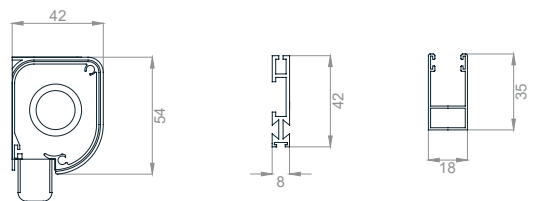

KRATER External Venetian Blind - visible mask

TECHNICAL DRAWINGS | Shade Details:

SLATS

GUIDES

ROLLO INSECT SCREEN

HINGES