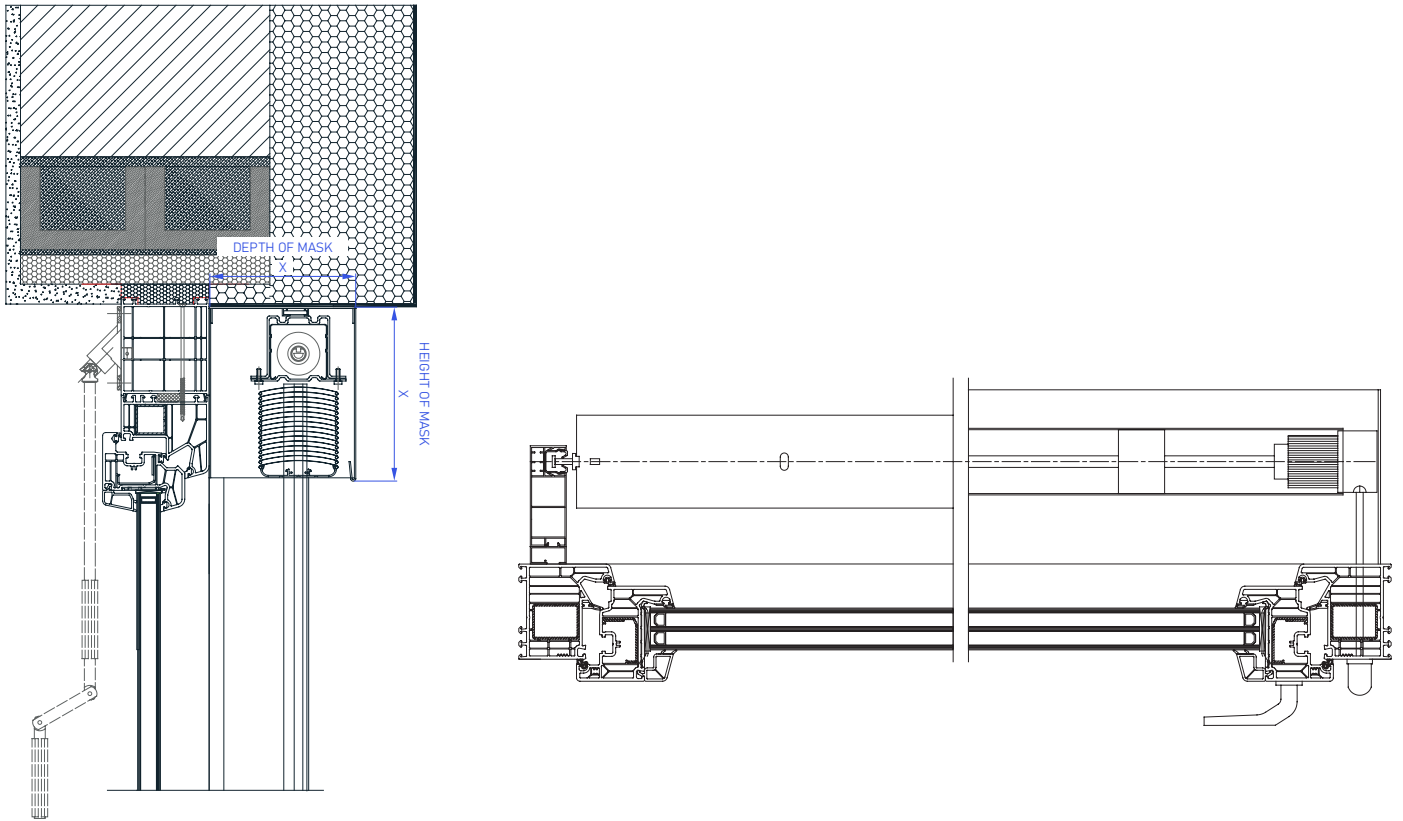

WARNING: Some colors on the palette may vary from the original!

MASK, GUIDES, END BAR | Color Palette:

--	--	--

<p>PC1</p> <p>013 WHITE</p> <p>042 RAL 7016</p>	<p>010 RAL 9006</p> <p>066 RAL 8019</p>	<p>090 RAL 9007</p> <p>052 DE 705</p>	<p>PC2</p> <p>RAL X SURCHARGE</p>
-------------------------------------------------	-----------------------------------------	---------------------------------------	-----------------------------------

WARNING: Some colors on the palette may vary from the original!

MANIPULATION:

Control via a single lever or motors. For motorized drives, the PLUG & PLAY function is standard, enabling the connection of multiple motors to one switch, self-adjusting positions, and a safety feature in case of encountering an obstacle. The ADC controller offers wireless control of blinds.

KRATER External Venetian Blind - visible mask

TECHNICAL DRAWINGS | Shade Details:

SLATS

GUIDES

ROLLO INSECT SCREEN

HINGES