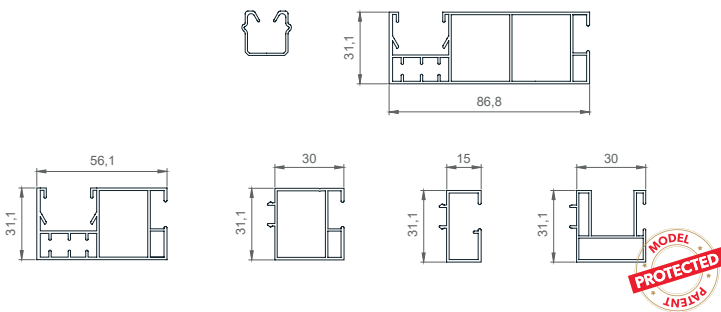

KRATER External Venetian Blind - visible mask

TECHNICAL DRAWINGS | Shade Details:

SLATS

GUIDES

ROLLO INSECT SCREEN

HINGES