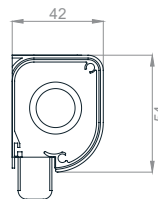

KRPAN External Venetian Blind - under plaster + purenit

TECHNICAL DRAWINGS | Shade Details:

- PURENIT GUIDE - U-profile 30mm
- Final layer of facade 5mm

SLATS

GUIDE

PURENIT

ROLLO INSECT SCREEN

HINGES

85 X 22mm - 45°

72 X 17mm - 45°

52 X 22mm - 45°

85 X 22mm - 90°