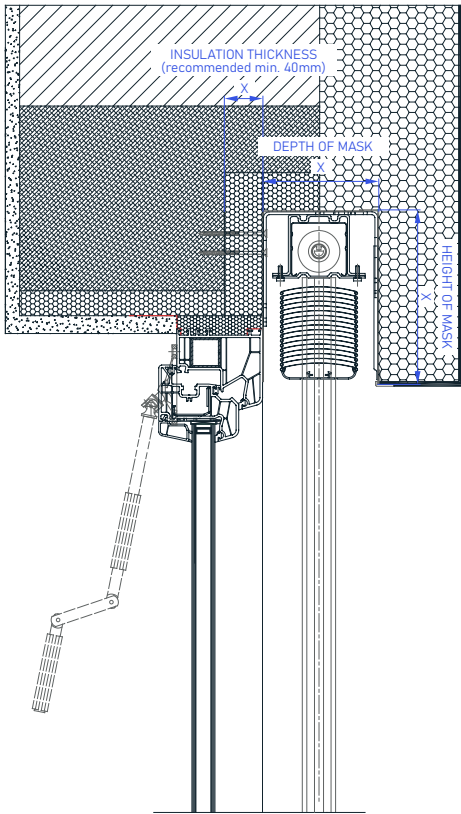

WARNING: Some colors on the palette may vary from the original!

MASK, GUIDES, END BAR | Color Palette:

--	--	--

<p>PC1</p> <p>013 WHITE</p> <p>010 RAL 9006</p> <p>090 RAL 9007</p> <p>042 RAL 7016</p> <p>066 RAL 8019</p> <p>052 DR 703</p>	<p>PC2</p> <p>RAL X SURCHARGE</p>
-------------------------------------------------------------------------------------------------------------------------------	-----------------------------------

WARNING: Some colors on the palette may vary from the original!

MANIPULATION:

Control via a single lever or motors. For motorized drives, the PLUG & PLAY function is standard, enabling the connection of multiple motors to one switch, self-adjusting positions, and a safety feature in case of encountering an obstacle. The ADC controller offers wireless control of blinds.

KRPAN External Venetian Blind - under plaster + purenit

TECHNICAL DRAWINGS | Shade Details:

- PURENIT GUIDE - U-profile 30mm
- Final layer of facade 5mm

SLATS

GUIDE

PURENIT

ROLLO INSECT SCREEN

HINGES

85 X 22mm - 45°

72 X 17mm - 45°

52 X 22mm - 45°

85 X 22mm - 90°