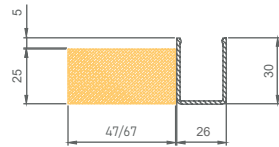

KRPAN External Venetian Blind - under plaster + purenit

TECHNICAL DRAWINGS | Shade Details:

- PURENIT GUIDE - U-profile 30mm
- Final layer of facade 5mm

SLATS

GUIDE

PURENIT

ROLLO INSECT SCREEN

HINGES

85 X 22mm - 45°

72 X 17mm - 45°

52 X 22mm - 45°

85 X 22mm - 90°