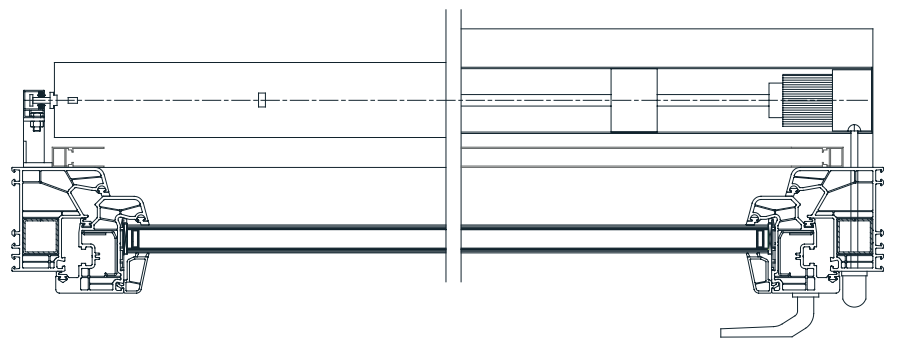

KRPAN External Venetian Blind with under plaster casing, enclosed on all sides, featuring insulation holder made of thick-walled extruded aluminum ensuring compactness and durability of the casing. Guides aesthetically finished with PVC end caps and fixed brushes for quieter operation. Roller insect screens include a brake for smoother lifting.

WARNING: Some colors on the palette may vary from the original!

MASK, GUIDES, END BAR | Color Palette:

			<p>PC1</p> <table border="0"> <tr> <td>013 WHITE</td> <td>010 RAL 9006</td> <td>090 RAL 9007</td> </tr> <tr> <td>042 RAL 7016</td> <td>066 RAL 8019</td> <td>052 DR 703</td> </tr> </table>	013 WHITE	010 RAL 9006	090 RAL 9007	042 RAL 7016	066 RAL 8019	052 DR 703	<p>PC2</p> <table border="0"> <tr> <td></td> </tr> </table>	
013 WHITE	010 RAL 9006	090 RAL 9007									
042 RAL 7016	066 RAL 8019	052 DR 703									

WARNING: Some colors on the palette may vary from the original!

MANIPULATION:

Control via a single lever or motors. For motorized drives, the PLUG & PLAY function is standard, enabling the connection of multiple motors to one switch, self-adjusting positions, and a safety feature in case of encountering an obstacle. The ADC controller offers wireless control of blinds.

KRPAN External Venetian Blind - under plaster

TECHNICAL DRAWINGS | Shade Details:

SLATS

BRACKETS

The size of the bracket depends on the DEPTH OF THE MASK!

SPACER

HINGES

GUIDES