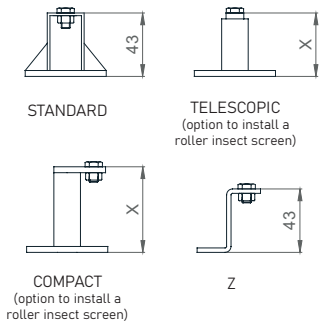

KRPAN External Venetian Blind - under plaster

TECHNICAL DRAWINGS | Shade Details:

SLATS

BRACKETS

The size of the bracket depends on the DEPTH OF THE MASK!

SPACER

HINGES

GUIDES