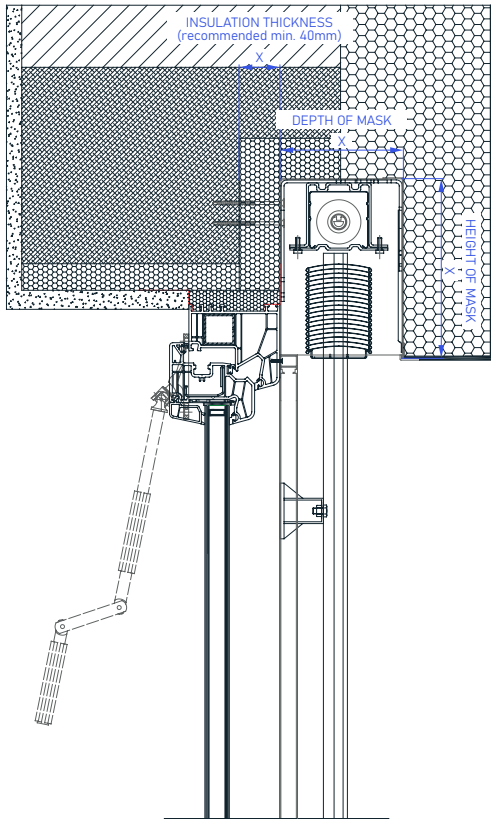

KRPAN External Venetian Blind with under plaster casing, enclosed on all sides, featuring insulation holder made of thick-walled extruded aluminum ensuring compactness and durability of the casing. Guides aesthetically finished with PVC end caps and fixed brushes for quieter operation. Roller insect screens include a brake for smoother lifting.

WARNING: Some colors on the palette may vary from the original!

MASK, GUIDES, END BAR | Color Palette:

			<p>PC1</p> <table border="0"> <tr> <td>013 WHITE</td> <td>010 RAL 9006</td> <td>090 RAL 9007</td> </tr> <tr> <td>042 RAL 7016</td> <td>066 RAL 8019</td> <td>052 DR 703</td> </tr> </table>	013 WHITE	010 RAL 9006	090 RAL 9007	042 RAL 7016	066 RAL 8019	052 DR 703	<p>PC2</p> <table border="0"> <tr> <td></td> </tr> </table>	
013 WHITE	010 RAL 9006	090 RAL 9007									
042 RAL 7016	066 RAL 8019	052 DR 703									

WARNING: Some colors on the palette may vary from the original!

MANIPULATION:

Control via a single lever or motors. For motorized drives, the PLUG & PLAY function is standard, enabling the connection of multiple motors to one switch, self-adjusting positions, and a safety feature in case of encountering an obstacle. The ADC controller offers wireless control of blinds.

KRPAN External Venetian Blind - under plaster

TECHNICAL DRAWINGS | Shade Details:

SLATS

BRACKETS

The size of the bracket depends on the DEPTH OF THE MASK!

SPACER

HINGES

GUIDES