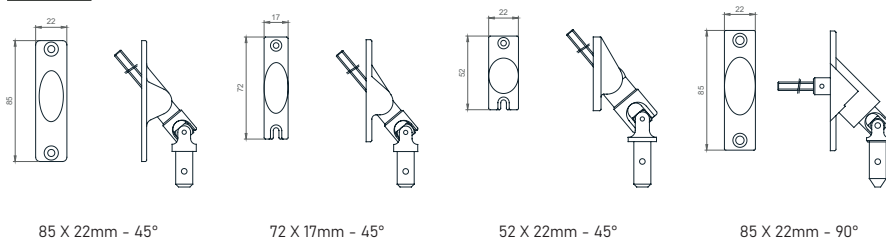

KRPAN External Venetian Blind - under plaster

TECHNICAL DRAWINGS | Shade Details:

SLATS

BRACKETS

The size of the bracket depends on the DEPTH OF THE MASK!

SPACER

HINGES

GUIDES