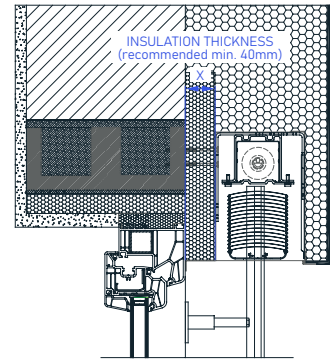

WARNING: Some colors on the palette may vary from the original!

MASK, GUIDES, END BAR | Color Palette:

			<p>PC1</p> <table border="0"> <tr> <td>013 WHITE</td> <td>010 RAL 9006</td> <td>090 RAL 9007</td> </tr> <tr> <td>042 RAL 7016</td> <td>066 RAL 8019</td> <td>052 DR 703</td> </tr> </table>	013 WHITE	010 RAL 9006	090 RAL 9007	042 RAL 7016	066 RAL 8019	052 DR 703	<p>PC2</p> <table border="0"> <tr> <td></td> </tr> </table>	
013 WHITE	010 RAL 9006	090 RAL 9007									
042 RAL 7016	066 RAL 8019	052 DR 703									

WARNING: Some colors on the palette may vary from the original!

MANIPULATION:

Control via a single lever or motors. For motorized drives, the PLUG & PLAY function is standard, enabling the connection of multiple motors to one switch, self-adjusting positions, and a safety feature in case of encountering an obstacle. The ADC controller offers wireless control of blinds.

KRPAN External Venetian Blind - under plaster

TECHNICAL DRAWINGS | Shade Details:

SLATS

BRACKETS

The size of the bracket depends on the DEPTH OF THE MASK!

SPACER

HINGES

GUIDES