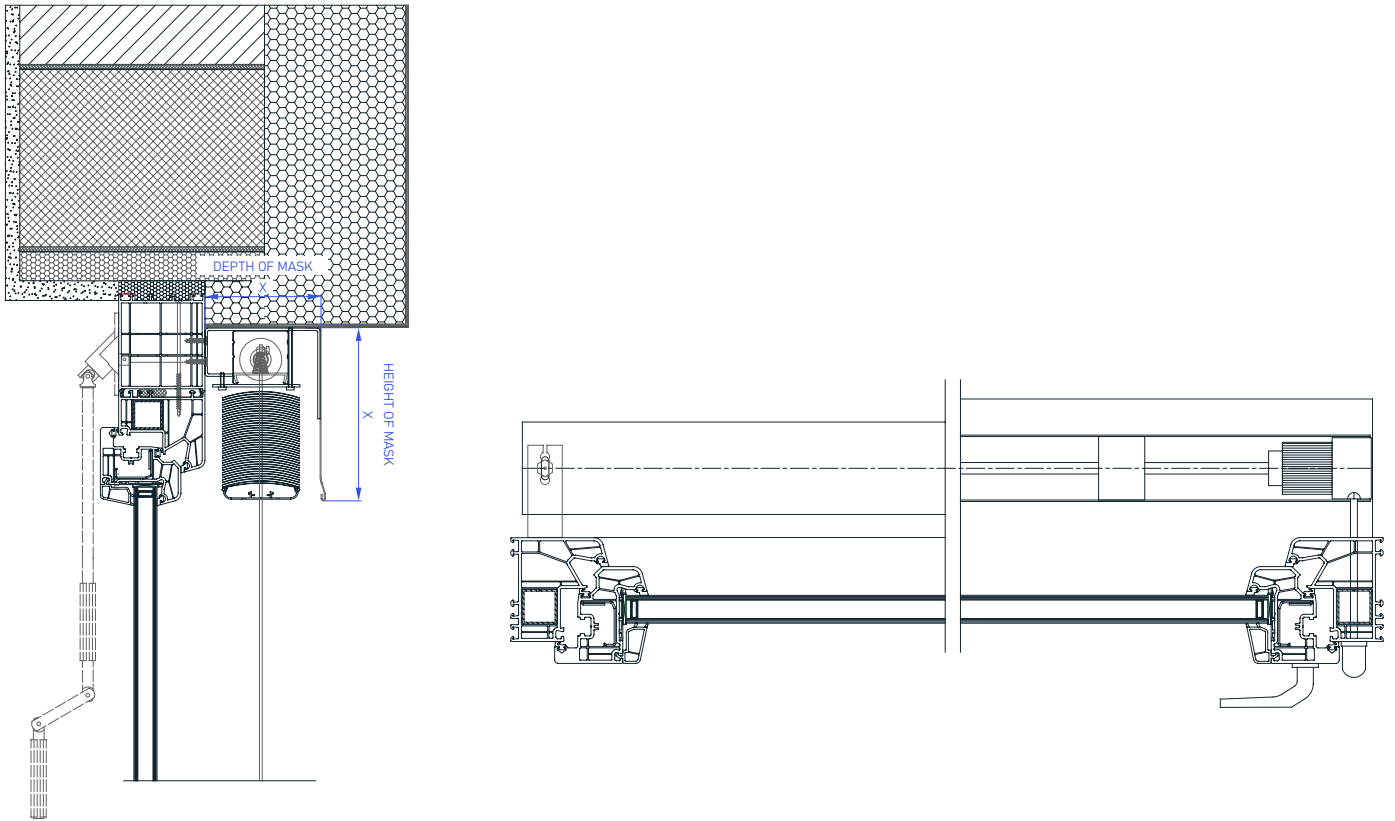

WARNING: Some colors on the palette may vary from the original!

MANIPULATION:

Control via a single lever or motors. For motorized drives, the PLUG & PLAY function is standard, enabling the connection of multiple motors to one switch, self-adjusting positions, and a safety feature in case of encountering an obstacle. The ADC controller offers wireless control of blinds.

KRPAN External Venetian Blind - visible mask + Wire guiderails

TECHNICAL DRAWINGS | Shade Details:

SLATS

BRACKETS

The size of the bracket depends on the DEPTH OF THE MASK!

TENSIONERS

HINGES

CABLE