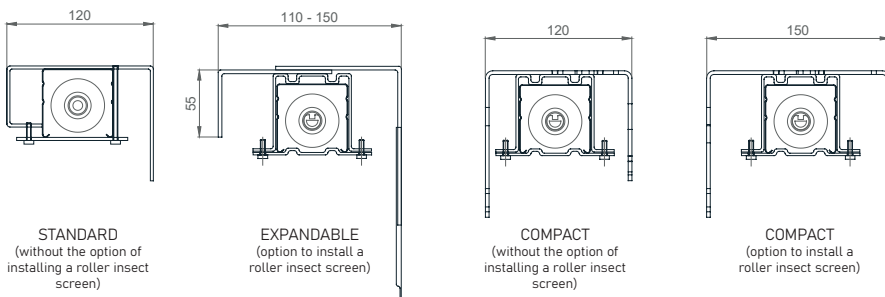

KRPAN External Venetian Blind - visible mask + Wire guiderails

TECHNICAL DRAWINGS | Shade Details:

SLATS

BRACKETS

The size of the bracket depends on the DEPTH OF THE MASK!

TENSIONERS

HINGES

CABLE