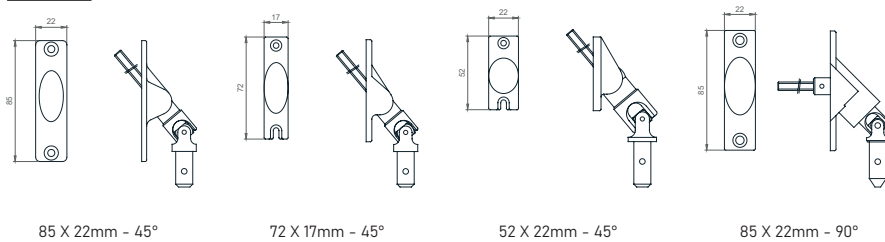

KRPAN External Venetian Blind - visible mask + Wire guiderails

TECHNICAL DRAWINGS | Shade Details:

SLATS

BRACKETS

The size of the bracket depends on the DEPTH OF THE MASK!

TENSIONERS

HINGES

CABLE