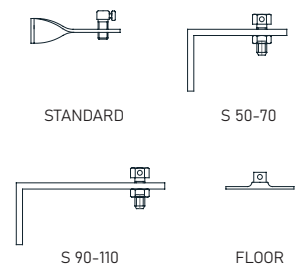

KRPAN External Venetian Blind - visible mask + Wire guiderails

TECHNICAL DRAWINGS | Shade Details:

SLATS

BRACKETS

The size of the bracket depends on the DEPTH OF THE MASK!

TENSIONERS

HINGES

CABLE