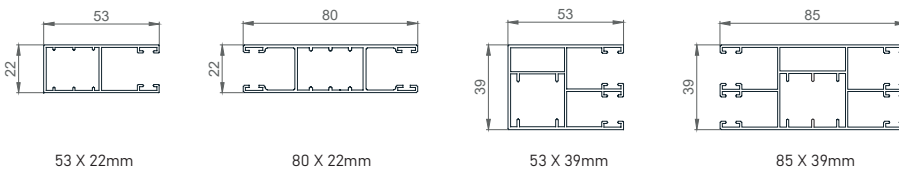

PC1	013 WHITE	010 RAL 9006	090 RAL 9007	
	042 RAL 7015	066 RAL 8012	052 EB 703	

WARNING: Certain colours on the chart may vary from original!

MANIPULATION:

Manipulation is possible with automaton or electrical motor. For motor operation there is the standard PLUG & PLAY function, which allows the connection of several motors to a single switch, self-adjusting positions and the safety function in the event of an obstacle.

External roller shutter IDEAL

TEHNICAL DRAWINGS | Shade details:

GUIDERAILS

SLATS

TABLE OF BOX (CABINET) SIZES

Slat/Shaft cabinet size	FALCON / 60mm		ALU / 40mm		ALU / 60mm	
		MOS.		MOS.		MOS.
13,7 cm	109,0	-	173,9	-	146,3	-
15,0 cm	134,0	104,0	204,9	150,8	189,9	130,9
16,5 cm	184,0	141,0	265,0	202,3	249,9	189,9
18,0 cm	249,0	204,0	319,9	255*	309,9	255*
20,5 cm	316,0	250,0	407,1	-	376,2	-