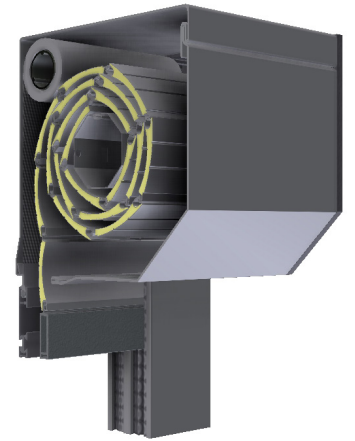

External roller shutter IDEAL

- HEAT PROTECTION
- ANTI-THEFT PROTECTION
- LIGHT REGULATION
- DIMMING
- UV PROTECTION
- HEATING / COOLING SAVINGS

External roller shutter IDEAL with ALU cabinet, closed on all sides. The shaft is galvanized and mounted on aluminium end cap with ball bearings. Guiderails are aesthetically finished with plastic ends and fixed brushes for quieter operation. Weighted end slats made from aluminium. Roll-up mosquito net including the brake for easier lifting.

SLATS | Color palette:

WARNING: Certain colours on the chart may vary from original!

	PC1	01 WHITE	02 D. CHOCO	03 SILVER	05 L. CHOCO	PC2	04 BEIGE	08 GREEN	10 L. GREY	11 ANTIKO GRISO	13 GRAPHITE	PC3	06 ASH	07 WALNUT	16 GOLDEN OAK
		12 ANTHRACITE	14 RAL 9007	52 EB 703			15 OCHRE	18 RAL 8017					17 WALNUT SEA	21 RAL 3011	
	PC1	01 WHITE	02 D. CHOCO	03 SILVER	04 BEIGE										
		11 ANTIKO GRISO	12 ANTHRACITE	14 GREY	52 EB 703										
	PC1	01 WHITE	03 SILVER												
		12 ANTHRACITE	52 EB 703												

ALU slats are filled with insulation - polyurethane foam, standard fitted with anti-theft springs. Machine slat binding ensures a quieter and more reliable operation.

CABINET, GUIDERAILS, END SLAT | Color palette:

PC1	013 WHITE	010 RAL 9006	090 RAL 9007	
	042 RAL 7015	066 RAL 8012	052 EB 703	

WARNING: Certain colours on the chart may vary from original!

MANIPULATION:

Manipulation is possible with automaton or electrical motor. For motor operation there is the standard PLUG & PLAY function, which allows the connection of several motors to a single switch, self-adjusting positions and the safety function in the event of an obstacle.