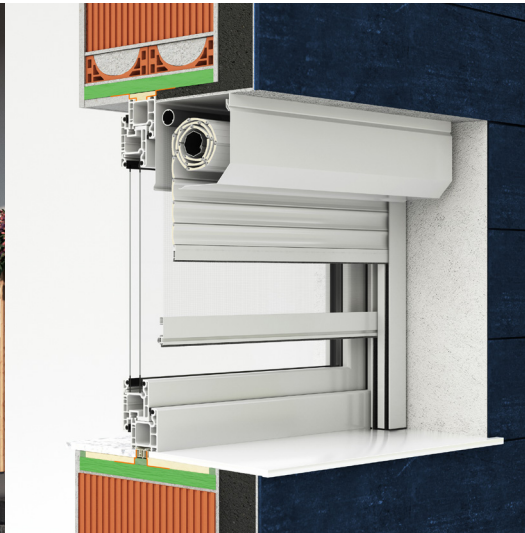

External roller shutter IDEAL

- HEAT PROTECTION
- ANTI-THEFT PROTECTION
- LIGHT REGULATION
- DIMMING
- UV PROTECTION
- HEATING / COOLING SAVINGS

External roller shutter IDEAL with ALU cabinet, closed on all sides. The shaft is galvanized and mounted on aluminium end cap with ball bearings. Guiderails are aesthetically finished with plastic ends and fixed brushes for quieter operation. Weighted end slats made from aluminium. Roll-up mosquito net including the brake for easier lifting.

SLATS | Color palette:

WARNING: Certain colours on the chart may vary from original!

	PC1	01 WHITE	02 D. CHOCO	03 SILVER	05 L. CHOCO	PC2	04 BEIGE	08 GREEN	10 L. GREY	11 ANTIKO GRISO	13 GRAPHITE	PC3	06 ASH	07 WALNUT	16 GOLDEN OAK
		12 ANTHRACITE	14 RAL 9007	52 EB 703			15 OCHRE	18 RAL 8017					17 WALNUT SEA	21 RAL 3011	
	PC1	01 WHITE	02 D. CHOCO	03 SILVER	04 BEIGE										
		11 ANTIKO GRISO	12 ANTHRACITE	14 GREY	52 EB 703										
	PC1	01 WHITE	03 SILVER												
		12 ANTHRACITE	52 EB 703												

ALU slats are filled with insulation - polyurethane foam, standard fitted with anti-theft springs. Machine slat binding ensures a quieter and more reliable operation.

CABINET, GUIDERAILS, END SLAT | Color palette:

PC1	013 WHITE	010 RAL 9006	090 RAL 9007	
	042 RAL 7015	066 RAL 8012	052 EB 703	

WARNING: Certain colours on the chart may vary from original!

MANIPULATION:

Manipulation is possible with automaton or electrical motor. For motor operation there is the standard PLUG & PLAY function, which allows the connection of several motors to a single switch, self-adjusting positions and the safety function in the event of an obstacle.