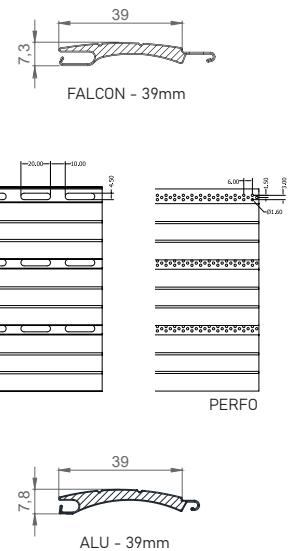

PC1	013 WHITE	010 RAL 9006	090 RAL 9007	
	042 RAL 7015	066 RAL 8012	052 EB 703	

WARNING: Certain colours on the chart may vary from original!

MANIPULATION:

Manipulation is possible with automaton or electrical motor. For motor operation there is the standard PLUG & PLAY function, which allows the connection of several motors to a single switch, self-adjusting positions and the safety function in the event of an obstacle.

External roller shutter IDEAL

TEHNICAL DRAWINGS | Shade details:

GUIDERAILS

SLATS

TABLE OF BOX (CABINET) SIZES

Slat/Shaft cabinet size	FALCON / 60mm		ALU / 40mm		ALU / 60mm	
		MOS.		MOS.		MOS.
13,7 cm	109,0	-	173,9	-	146,3	-
15,0 cm	134,0	104,0	204,9	150,8	189,9	130,9
16,5 cm	184,0	141,0	265,0	202,3	249,9	189,9
18,0 cm	249,0	204,0	319,9	255*	309,9	255*
20,5 cm	316,0	250,0	407,1	-	376,2	-