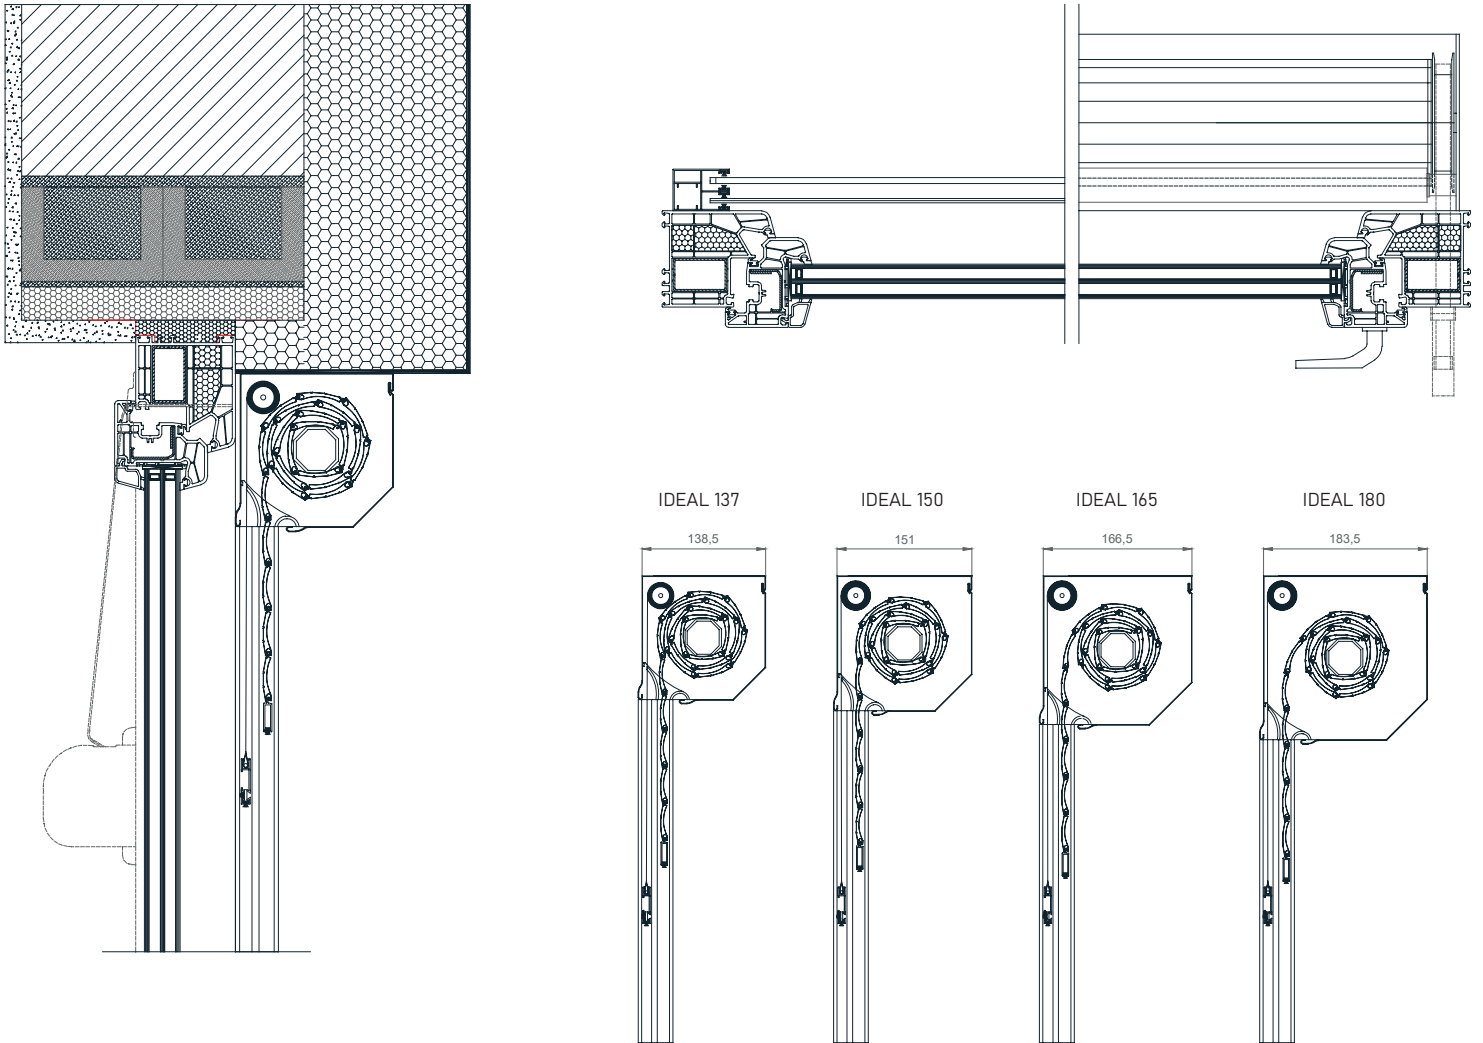

External roller shutter IDEAL

- HEAT PROTECTION
- ANTI-THEFT PROTECTION
- LIGHT REGULATION
- DIMMING
- UV PROTECTION
- HEATING / COOLING SAVINGS

External roller shutter IDEAL with ALU cabinet, closed on all sides. The shaft is galvanized and mounted on aluminium end cap with ball bearings. Guiderails are aesthetically finished with plastic ends and fixed brushes for quieter operation. Weighted end slats made from aluminium. Roll-up mosquito net including the brake for easier lifting.

PC1	013 WHITE	010 RAL 9006	090 RAL 9007	
	042 RAL 7015	066 RAL 8012	052 EB 703	

WARNING: Certain colours on the chart may vary from original!

MANIPULATION:

Manipulation is possible with automaton or electrical motor. For motor operation there is the standard PLUG & PLAY function, which allows the connection of several motors to a single switch, self-adjusting positions and the safety function in the event of an obstacle.

External roller shutter IDEAL

TEHNICAL DRAWINGS | Shade details:

GUIDERAILS

SLATS

TABLE OF BOX (CABINET) SIZES

Slat/Shaft cabinet size	FALCON / 60mm		ALU / 40mm		ALU / 60mm	
		MOS.		MOS.		MOS.
13,7 cm	109,0	-	173,9	-	146,3	-
15,0 cm	134,0	104,0	204,9	150,8	189,9	130,9
16,5 cm	184,0	141,0	265,0	202,3	249,9	189,9
18,0 cm	249,0	204,0	319,9	255*	309,9	255*
20,5 cm	316,0	250,0	407,1	-	376,2	-