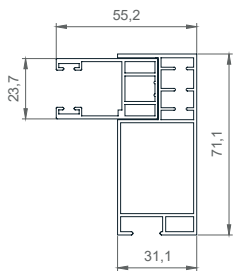

Built-in roller shutter TERMBOX - R

TEHNICAL DRAWINGS | Shade details:

GUIDE DELAY

GUIDE

CLOSING PROFILE

SLATS