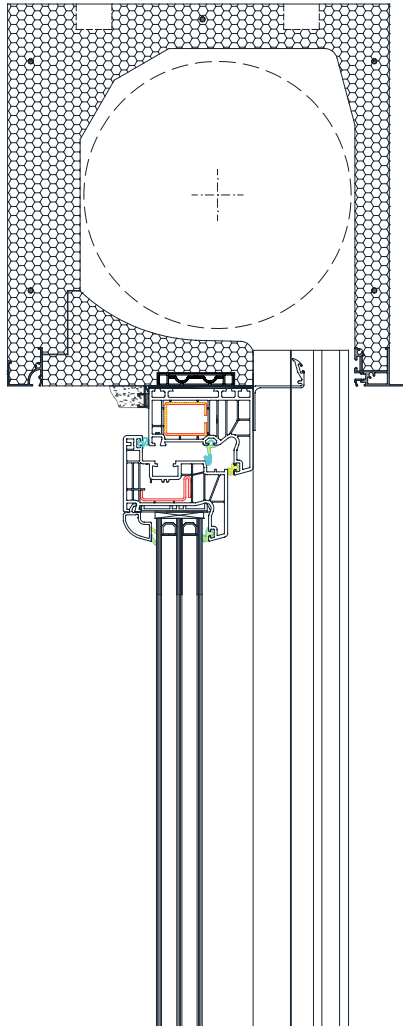

Built-in roller shutter TERMOBOX-R

- **HEAT PROTECTION**
- **ANTI-THEFT PROTECTION**
- **LIGHT REGULATION**
- **DIMMING**
- **UV PROTECTION**
- **HEATING / COOLING SAVINGS**

The company Roletarstvo Medle presents a new insulation box TERMOBOX - R, which is suitable for roller shutters. Paper insulated housing is the ideal solution for installation in the new buildings (passive house), where maximum isolation, the exact box claims with the help of RAL assembly. The box is also suitable for the renovation where you want to replace the windows. The box is mounted directly above the window and then built all together into the opening. The box is completely hidden by the plaster, so it does not affect the external appearance of the building.

SLATS | Color palette:

WARNING: Certain colours on the chart may vary from original!

	PC1	01 WHITE	02 D. CHOCO	03 SILVER	05 L. CHOCO	04 BEIGE	08 GREEN	10 L. GREY	11 ANTIKO GRISO	13 GRAPHITE	06 FSH	07 WALNUT	16 GOLDEN OAK
		12 ANTHRACITE	14 RAL 9007	52 EB 703		15 OCHRE	18 RAL 8017				17 WALNUT SEA	21 RAL 3001	
	PC1	01 WHITE	02 D. CHOCO	03 SILVER	04 BEIGE								
		11 ANTIKO GRISO	12 ANTHRACITE	14 GREY	52 EB 703								
	PC1	01 WHITE	03 SILVER										
		12 ANTHRACITE	52 EB 703										

PC1	010 RAL 9006	090 RAL 9007	
013 WHITE	066 RAL 8019	052 EB 703	
042 RAL 7016			

The external L-profile is not in color!

WARNING: Certain colours on the chart may vary from original!

MANIPULATION:

Manipulation is possible with automaton or electrical motor. For motor operation there is the standard PLUG & PLAY function, which allows the connection of several motors to a single switch, self-adjusting positions and the safety function in the event of an obstacle.

Built-in roller shutter TERMBOX - R

TEHNICAL DRAWINGS | Shade details:

GUIDE DELAY

GUIDE

CLOSING PROFILE

SLATS