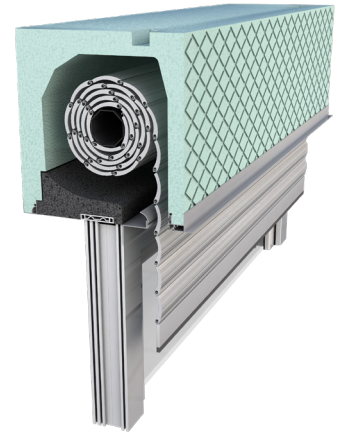

Built-in roller shutter TERMOBOX-R

- **HEAT PROTECTION**
- **ANTI-THEFT PROTECTION**
- **LIGHT REGULATION**
- **DIMMING**
- **UV PROTECTION**
- **HEATING / COOLING SAVINGS**

The company Roletarstvo Medle presents a new insulation box TERMOBOX - R, which is suitable for roller shutters. Paper insulated housing is the ideal solution for installation in the new buildings (passive house), where maximum isolation, the exact box claims with the help of RAL assembly. The box is also suitable for the renovation where you want to replace the windows. The box is mounted directly above the window and then built all together into the opening. The box is completely hidden by the plaster, so it does not affect the external appearance of the building.

SLATS | Color palette:

WARNING: Certain colours on the chart may vary from original!

	PC1	01 WHITE	02 D. CHOCO	03 SILVER	05 L. CHOCO	04 BEIGE	08 GREEN	10 L. GREY	11 ANTIKO GRISO	13 GRAPHITE	06 FSH	07 WALNUT	16 GOLDEN OAK
		12 ANTHRACITE	14 RAL 9007	52 EB 703		15 OCHRE	18 RAL 8017				17 WALNUT SEA	21 RAL 3001	
	PC1	01 WHITE	02 D. CHOCO	03 SILVER	04 BEIGE								
		11 ANTIKO GRISO	12 ANTHRACITE	14 GREY	52 EB 703								
	PC1	01 WHITE	03 SILVER										
		12 ANTHRACITE	52 EB 703										

ALU slats are filled with insulation - polyurethane foam, standard fitted with anti-theft springs. Machine slat binding ensures a quieter and more reliable operation.

CABINET, GUIDERAILS, END SLAT | Color palette:

PC1	010 RAL 9006	090 RAL 9007	
013 WHITE	066 RAL 8019	052 EB 703	
042 RAL 7016			

The external L-profile is not in color!

WARNING: Certain colours on the chart may vary from original!

MANIPULATION:

Manipulation is possible with automaton or electrical motor. For motor operation there is the standard PLUG & PLAY function, which allows the connection of several motors to a single switch, self-adjusting positions and the safety function in the event of an obstacle.