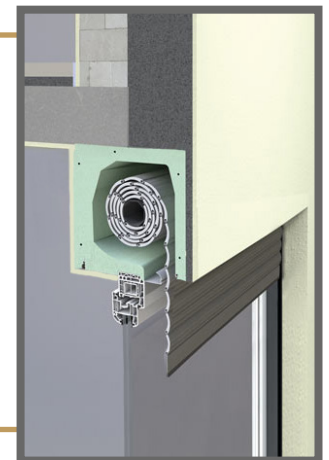

Built-in roller shutter TERMOBOX-R

- **HEAT PROTECTION**
- **ANTI-THEFT PROTECTION**
- **LIGHT REGULATION**
- **DIMMING**
- **UV PROTECTION**
- **HEATING / COOLING SAVINGS**

The company Roletarstvo Medle presents a new insulation box TERMOBOX - R, which is suitable for roller shutters. Paper insulated housing is the ideal solution for installation in the new buildings (passive house), where maximum isolation, the exact box claims with the help of RAL assembly. The box is also suitable for the renovation where you want to replace the windows. The box is mounted directly above the window and then built all together into the opening. The box is completely hidden by the plaster, so it does not affect the external appearance of the building.

SLATS | Color palette:

WARNING: Certain colours on the chart may vary from original!

	PC1	01 WHITE	02 D. CHOCO	03 SILVER	05 L. CHOCO	04 BEIGE	08 GREEN	10 L. GREY	11 ANTIKO GRISO	13 GRAPHITE	06 FSH	07 WALNUT	16 GOLDEN OAK
		12 ANTHRACITE	14 RAL 9007	52 EB 703		15 OCHRE	18 RAL 8017				17 WALNUT SEA	21 RAL 3001	
	PC1	01 WHITE	02 D. CHOCO	03 SILVER	04 BEIGE								
		11 ANTIKO GRISO	12 ANTHRACITE	14 GREY	52 EB 703								
	PC1	01 WHITE	03 SILVER										
		12 ANTHRACITE	52 EB 703										

ALU slats are filled with insulation - polyurethane foam, standard fitted with anti-theft springs. Machine slat binding ensures a quieter and more reliable operation.

CABINET, GUIDERAILS, END SLAT | Color palette:

PC1	010 RAL 9006	090 RAL 9007	
013 WHITE	066 RAL 8019	052 EB 703	
042 RAL 7016			

The external L-profile is not in color!

WARNING: Certain colours on the chart may vary from original!

MANIPULATION:

Manipulation is possible with automaton or electrical motor. For motor operation there is the standard PLUG & PLAY function, which allows the connection of several motors to a single switch, self-adjusting positions and the safety function in the event of an obstacle.