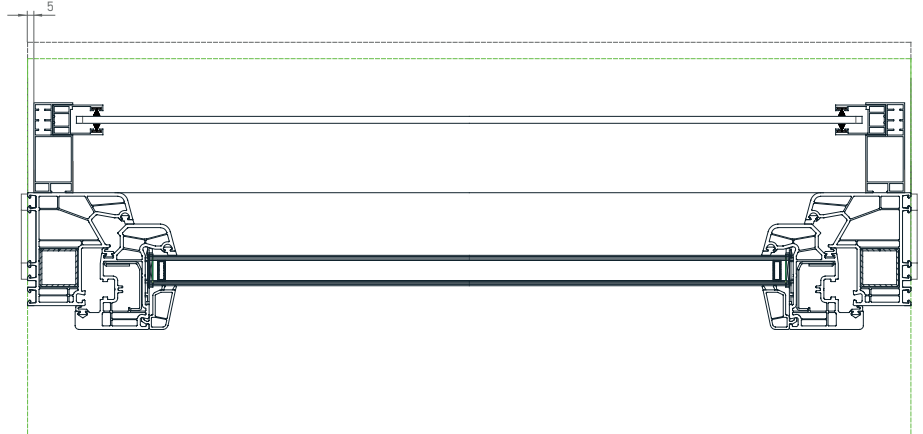

Built-in roller shutter TERMOBOX-R

- **HEAT PROTECTION**
- **ANTI-THEFT PROTECTION**
- **LIGHT REGULATION**
- **DIMMING**
- **UV PROTECTION**
- **HEATING / COOLING SAVINGS**

The company Roletarstvo Medle presents a new insulation box TERMOBOX - R, which is suitable for roller shutters. Paper insulated housing is the ideal solution for installation in the new buildings (passive house), where maximum isolation, the exact box claims with the help of RAL assembly. The box is also suitable for the renovation where you want to replace the windows. The box is mounted directly above the window and then built all together into the opening. The box is completely hidden by the plaster, so it does not affect the external appearance of the building.

PC1	010 RAL 9006	090 RAL 9007	
013 WHITE	066 RAL 8019	052 EB 703	
042 RAL 7016			

The external L-profile is not in color!

WARNING: Certain colours on the chart may vary from original!

MANIPULATION:

Manipulation is possible with automaton or electrical motor. For motor operation there is the standard PLUG & PLAY function, which allows the connection of several motors to a single switch, self-adjusting positions and the safety function in the event of an obstacle.

Built-in roller shutter TERMBOX - R

TEHNICAL DRAWINGS | Shade details:

GUIDE DELAY

GUIDE

CLOSING PROFILE

SLATS