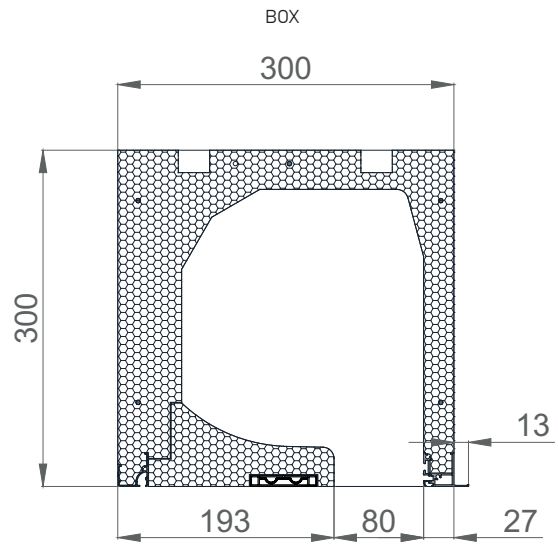

PC1	010 RAL 9006	090 RAL 9007	
013 WHITE	066 RAL 8019	052 EB 703	
042 RAL 7016			

The external L-profile is not in color!

WARNING: Certain colours on the chart may vary from original!

MANIPULATION:

Manipulation is possible with automaton or electrical motor. For motor operation there is the standard PLUG & PLAY function, which allows the connection of several motors to a single switch, self-adjusting positions and the safety function in the event of an obstacle.

Built-in roller shutter TERMBOX - R

TEHNICAL DRAWINGS | Shade details:

GUIDE DELAY

GUIDE

CLOSING PROFILE

SLATS