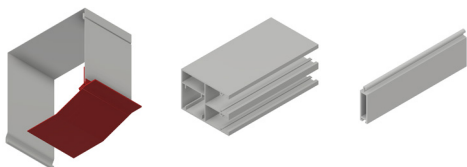

External CONCEALED roller shutter 20°

- HEAT PROTECTION
- ANTI-THEFT PROTECTION
- LIGHT REGULATION
- DIMMING
- UV PROTECTION
- HEATING / COOLING SAVINGS

Concealed mount-on roller shutters 20° differ from the 90° shutters in the shape of the lower service panel, which is curved at a 20° angle. The angle gives the shutter a better shape and strengthens the bottom panel. The curvature of the panel can be partly seen from the side, which can in combination with shutter and exterior wall colour contribute to a unique appearance.

SLATS | Color palette:

WARNING: Certain colours on the chart may vary from original!

	PC1	01 WHITE	02 D. CHOCO	03 SILVER	05 L. CHOCO	04 BEIGE	08 GREEN	10 L. GREY	11 ANTIKO GRISO	13 GRAPHITE	06 ASH	07 WALNUT	16 GOLDEN OAK
		12 ANTHRACITE	14 RAL 9007	52 EB 703		15 OCHRE	18 RAL 8017	24 RAL 9005			17 WALNUT SEA		
	PC1	01 WHITE	02 D. CHOCO	03 SILVER	04 BEIGE								
		11 ANTIKO GRISO	12 ANTHRACITE	14 GREY	52 EB 703								
	PC1	01 WHITE	03 SILVER										
		12 ANTHRACITE	52 EB 703										

* colors 02, 04, 11, 14 available for orders over 50m²

ALU slats are filled with insulation - polyurethane foam, standard fitted with anti-theft springs. Machine slat binding ensures a quieter and more reliable operation.

CABINET, GUIDERAILS, END SLAT | Color palette:

PC1	013 WHITE	010 RAL 9006	090 RAL 9007	
	042 RAL 7005	066 RAL 8012	052 EB 703	

WARNING: Certain colours on the chart may vary from original!

MANIPULATION:

Manipulation is possible with automaton or electrical motor. For motor operation there is the standard PLUG & PLAY function, which allows the connection of several motors to a single switch, self-adjusting positions and the safety function in the event of an obstacle.