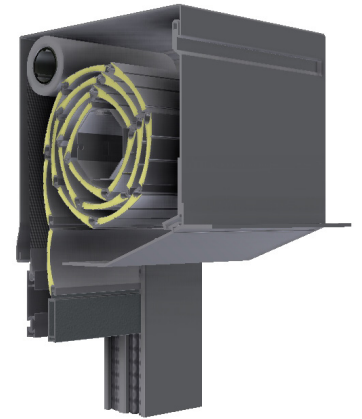

External CONCEALED roller shutter 20°

- HEAT PROTECTION
- ANTI-THEFT PROTECTION
- LIGHT REGULATION
- DIMMING
- UV PROTECTION
- HEATING / COOLING SAVINGS

Concealed mount-on roller shutters 20° differ from the 90° shutters in the shape of the lower service panel, which is curved at a 20° angle. The angle gives the shutter a better shape and strengthens the bottom panel. The curvature of the panel can be partly seen from the side, which can in combination with shutter and exterior wall colour contribute to a unique appearance.

SLATS | Color palette:

WARNING: Certain colours on the chart may vary from original!

	PC1	01 WHITE	02 D. CHOCO	03 SILVER	05 L. CHOCO	04 BEIGE	08 GREEN	10 L. GREY	11 ANTIKO GRISO	13 GRAPHITE	06 ASH	07 WALNUT	16 GOLDEN OAK
		12 ANTHRACITE	14 RAL 9007	52 EB 703		15 OCHRE	18 RAL 8017	24 RAL 9005			17 WALNUT SEA		
	PC1	01 WHITE	02 D. CHOCO	03 SILVER	04 BEIGE								
		11 ANTIKO GRISO	12 ANTHRACITE	14 GREY	52 EB 703								
	PC1	01 WHITE	03 SILVER										
		12 ANTHRACITE	52 EB 703										

* colors 02, 04, 11, 14 available for orders over 50m²

ALU slats are filled with insulation - polyurethane foam, standard fitted with anti-theft springs. Machine slat binding ensures a quieter and more reliable operation.

CABINET, GUIDERAILS, END SLAT | Color palette:

PC1	013 WHITE	010 RAL 9006	090 RAL 9007	
	042 RAL 7005	066 RAL 8012	052 EB 703	

WARNING: Certain colours on the chart may vary from original!

MANIPULATION:

Manipulation is possible with automaton or electrical motor. For motor operation there is the standard PLUG & PLAY function, which allows the connection of several motors to a single switch, self-adjusting positions and the safety function in the event of an obstacle.