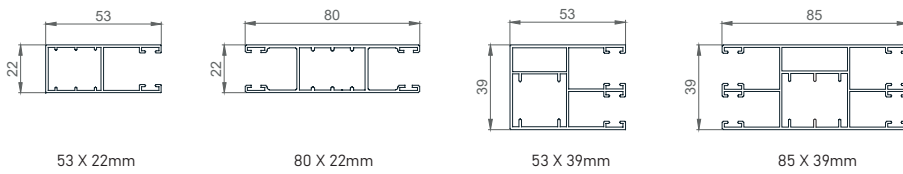

CABINET, GUIDERAILS, END SLAT | Color palette:

PC1	013 WHITE	010 RAL 9006	090 RAL 9007	
	042 RAL 7005	066 RAL 8012	052 EB 703	

WARNING: Certain colours on the chart may vary from original!

MANIPULATION:

Manipulation is possible with automaton or electrical motor. For motor operation there is the standard PLUG & PLAY function, which allows the connection of several motors to a single switch, self-adjusting positions and the safety function in the event of an obstacle.

External CONCEALED roller shutter 20°

TEHNIICAL DRAWINGS | Shade details:

GUIDERAILS

SLATS

TABLE OF BOX (CABINET) SIZES

Slat/Shaft cabinet size	FALCON / 60mm		ALU / 40mm		ALU / 60mm	
	-	MOS.	-	MOS.	-	MOS.
13,7 cm	-	-	173,9	-	146,3	-
15,0 cm	134,0	104,0	204,9	150,8	189,9	130,9
16,5 cm	184,0	141,0	265,0	202,3	249,9	189,9
18,0 cm	249,0	210,0	319,9	255*	309,9	255*
20,0 cm	-	-	-	-	-	-