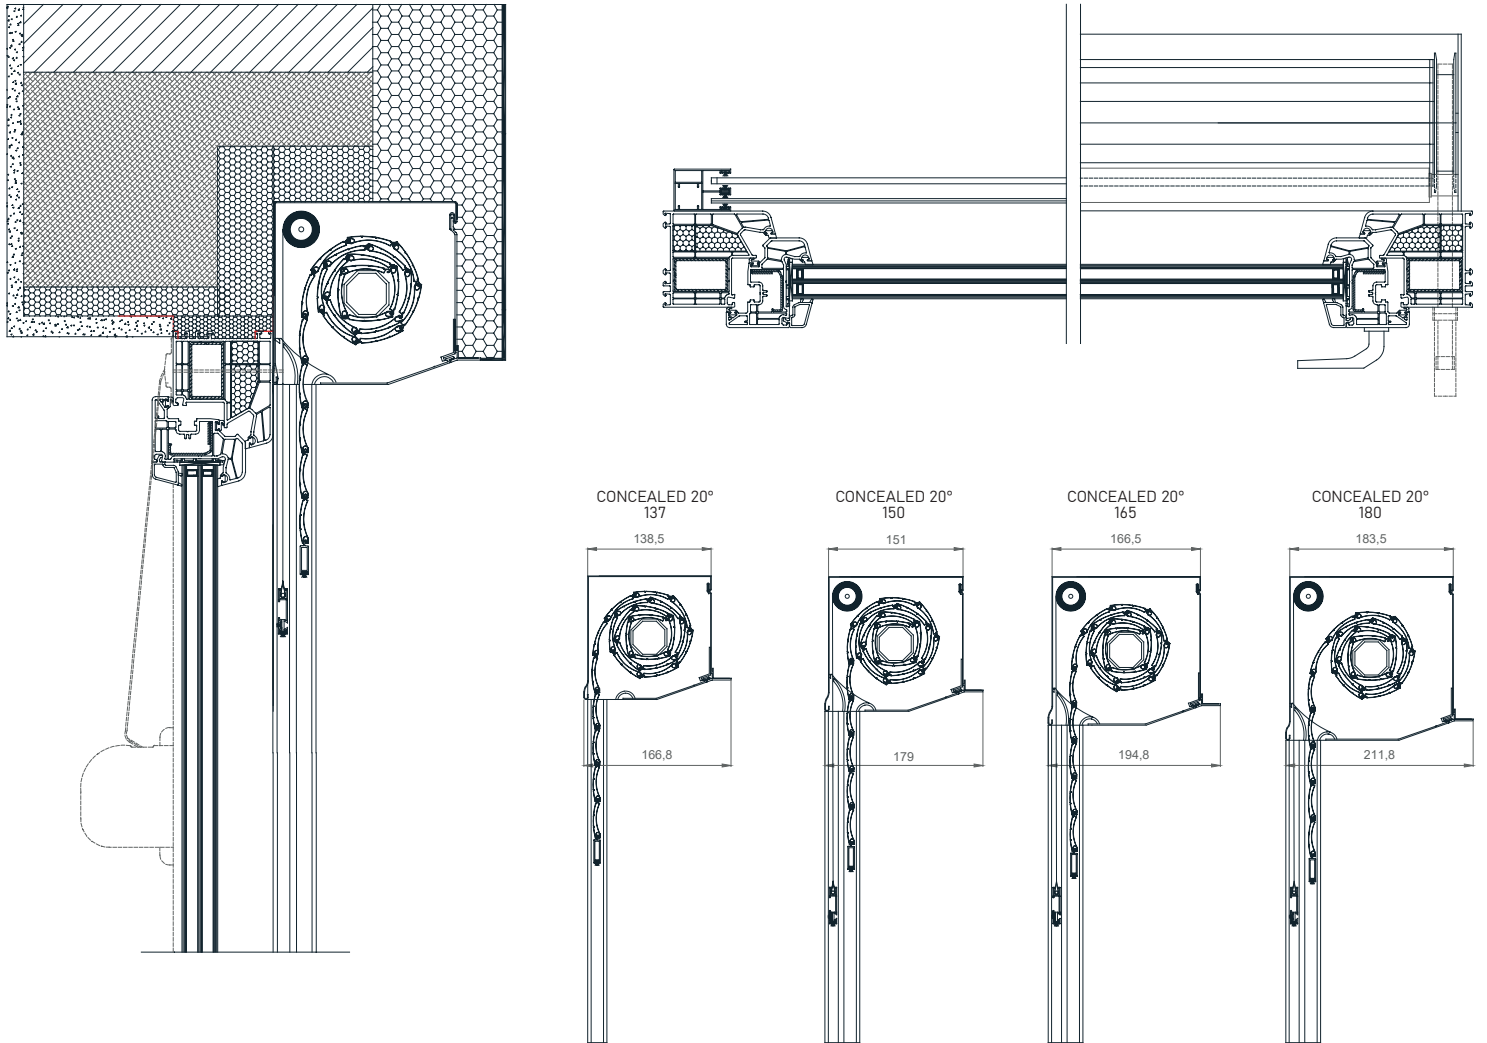

External CONCEALED roller shutter 20°

- HEAT PROTECTION
- ANTI-THEFT PROTECTION
- LIGHT REGULATION
- DIMMING
- UV PROTECTION
- HEATING / COOLING SAVINGS

Concealed mount-on roller shutters 20° differ from the 90° shutters in the shape of the lower service panel, which is curved at a 20° angle. The angle gives the shutter a better shape and strengthens the bottom panel. The curvature of the panel can be partly seen from the side, which can in combination with shutter and exterior wall colour contribute to a unique appearance.

CABINET, GUIDERAILS, END SLAT | Color palette:

PC1	013 WHITE	010 RAL 9006	090 RAL 9007	
	042 RAL 7005	066 RAL 8012	052 EB 703	

WARNING: Certain colours on the chart may vary from original!

MANIPULATION:

Manipulation is possible with automaton or electrical motor. For motor operation there is the standard PLUG & PLAY function, which allows the connection of several motors to a single switch, self-adjusting positions and the safety function in the event of an obstacle.

External CONCEALED roller shutter 20°

TEHNIICAL DRAWINGS | Shade details:

GUIDERAILS

SLATS

TABLE OF BOX (CABINET) SIZES

Slat/Shaft cabinet size	FALCON / 60mm		ALU / 40mm		ALU / 60mm	
	-	MOS.	-	MOS.	-	MOS.
13,7 cm	-	-	173,9	-	146,3	-
15,0 cm	134,0	104,0	204,9	150,8	189,9	130,9
16,5 cm	184,0	141,0	265,0	202,3	249,9	189,9
18,0 cm	249,0	210,0	319,9	255*	309,9	255*
20,0 cm	-	-	-	-	-	-