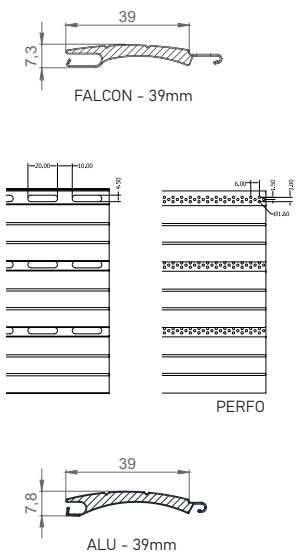

CABINET, GUIDERAILS, END SLAT | Color palette:

PC1	013 WHITE	010 RAL 9006	090 RAL 9007	
	042 RAL 7005	066 RAL 8012	052 EB 703	

WARNING: Certain colours on the chart may vary from original!

MANIPULATION:

Manipulation is possible with automaton or electrical motor. For motor operation there is the standard PLUG & PLAY function, which allows the connection of several motors to a single switch, self-adjusting positions and the safety function in the event of an obstacle.

External CONCEALED roller shutter 20°

TEHNIICAL DRAWINGS | Shade details:

GUIDERAILS

SLATS

TABLE OF BOX (CABINET) SIZES

Slat/Shaft cabinet size	FALCON / 60mm		ALU / 40mm		ALU / 60mm	
	-	MOS.	-	MOS.	-	MOS.
13,7 cm	-	-	173,9	-	146,3	-
15,0 cm	134,0	104,0	204,9	150,8	189,9	130,9
16,5 cm	184,0	141,0	265,0	202,3	249,9	189,9
18,0 cm	249,0	210,0	319,9	255*	309,9	255*
20,0 cm	-	-	-	-	-	-