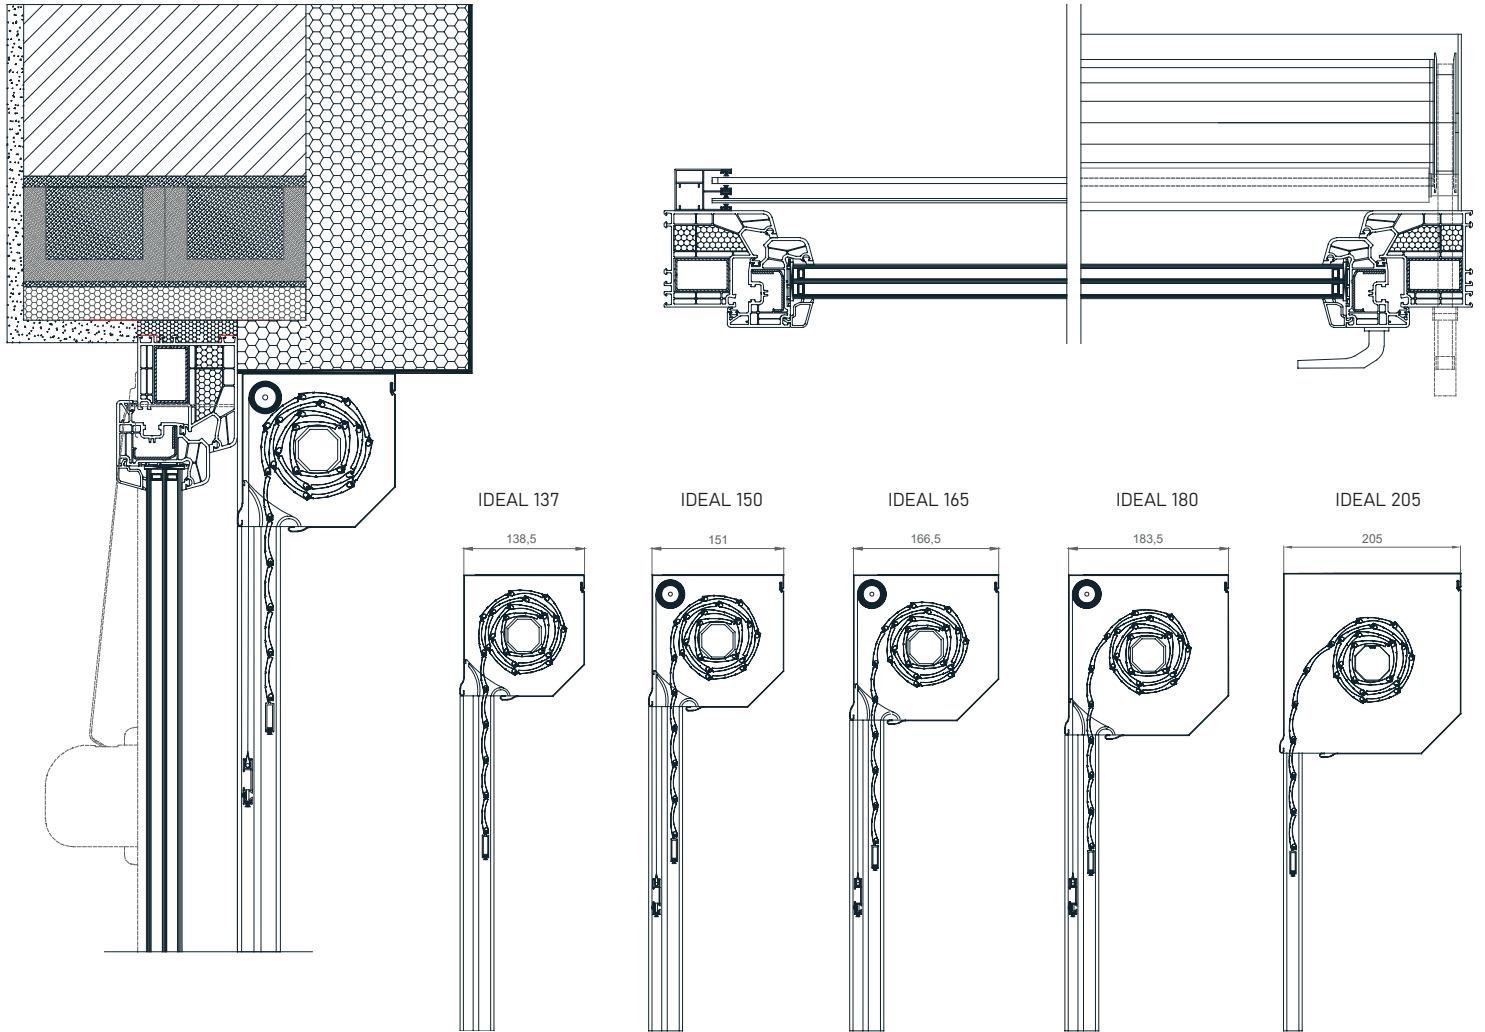

External roller shutter IDEAL

- HEAT PROTECTION
- ANTI-THEFT PROTECTION
- LIGHT REGULATION
- DIMMING
- UV PROTECTION
- HEATING / COOLING SAVINGS

External roller shutter IDEAL with ALU cabinet, closed on all sides. The shaft is galvanized and mounted on aluminium end cap with ball bearings. Guiderails are aesthetically finished with plastic ends and fixed brushes for quieter operation. Weighted end slats made from aluminium. Roll-up mosquito net including the brake for easier lifting.

CABINET, GUIDERAILS, END SLAT | Color palette:

PC1	013 WHITE	010 RAL 9006	090 RAL 9007	
	042 RAL 7005	066 RAL 8012	052 EB 703	

WARNING: Certain colours on the chart may vary from original!

MANIPULATION:

Manipulation is possible with automaton or electrical motor. For motor operation there is the standard PLUG & PLAY function, which allows the connection of several motors to a single switch, self-adjusting positions and the safety function in the event of an obstacle.

External roller shutter IDEAL

TEHNICAL DRAWINGS | Shade details:

GUIDERAILS

SLATS

TABLE OF BOX (CABINET) SIZES

Slat/Shaft cabinet size	FALCON / 60mm		ALU / 40mm		ALU / 60mm	
		MOS.		MOS.		MOS.
13,7 cm	110,0	-	173,9	-	146,3	-
15,0 cm	134,0	104,0	204,9	150,8	189,9	130,9
16,5 cm	184,0	141,0	265,0	202,3	249,9	189,9
18,0 cm	249,0	210,0	319,9	255*	309,9	255*
20,5 cm	326,0	270,0	407,1	-	376,2	-