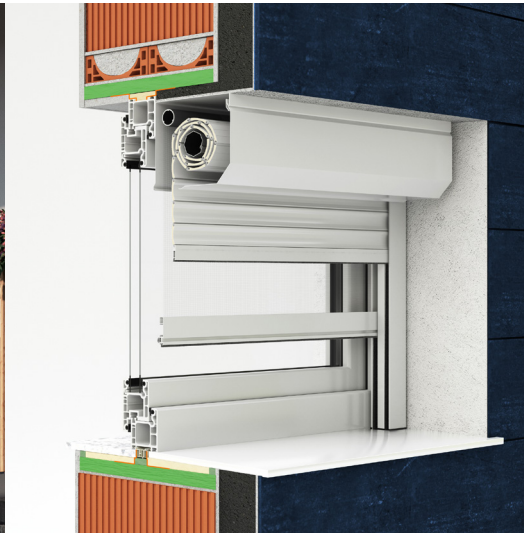

External roller shutter IDEAL

- HEAT PROTECTION
- ANTI-THEFT PROTECTION
- LIGHT REGULATION
- DIMMING
- UV PROTECTION
- HEATING / COOLING SAVINGS

External roller shutter IDEAL with ALU cabinet, closed on all sides. The shaft is galvanized and mounted on aluminium end cap with ball bearings. Guiderails are aesthetically finished with plastic ends and fixed brushes for quieter operation. Weighted end slats made from aluminium. Roll-up mosquito net including the brake for easier lifting.

SLATS | Color palette:

WARNING: Certain colours on the chart may vary from original!

	PC1	01 WHITE	02 D. CHOCO	03 SILVER	05 L. CHOCO	PC2	04 BEIGE	08 GREEN	10 L. GREY	11 ANTIKO GRISO	13 GRAPHITE	PC3	06 ASH	07 WALNUT	16 GOLDEN OAK
		12 ANTHRACITE	14 RAL 9007	52 EB 703			15 OCHRE	18 RAL 8017	24 RAL 9005				17 WALNUT SEA		
	PC1	01 WHITE	02 D. CHOCO	03 SILVER	04 BEIGE										
		11 ANTIKO GRISO	12 ANTHRACITE	14 GREY	52 EB 703										
	PC1	01 WHITE	03 SILVER												
		12 ANTHRACITE	52 EB 703												

* colors 02, 04, 11, 14 available for orders over 50m²

ALU slats are filled with insulation - polyurethane foam, standard fitted with anti-theft springs. Machine slat binding ensures a quieter and more reliable operation.

CABINET, GUIDERAILS, END SLAT | Color palette:

PC1	013 WHITE	010 RAL 9006	090 RAL 9007	
	042 RAL 7005	066 RAL 8012	052 EB 703	

WARNING: Certain colours on the chart may vary from original!

MANIPULATION:

Manipulation is possible with automaton or electrical motor. For motor operation there is the standard PLUG & PLAY function, which allows the connection of several motors to a single switch, self-adjusting positions and the safety function in the event of an obstacle.