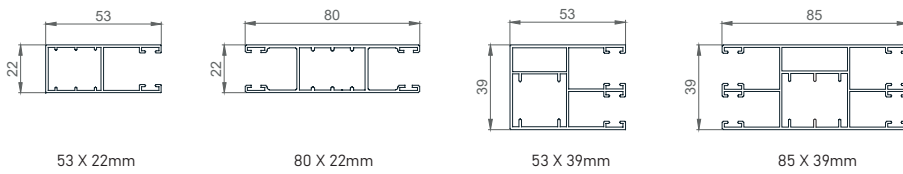

CABINET, GUIDERAILS, END SLAT | Color palette:

PC1	013 WHITE	010 RAL 9006	090 RAL 9007	
	042 RAL 7005	066 RAL 8012	052 EB 703	

WARNING: Certain colours on the chart may vary from original!

MANIPULATION:

Manipulation is possible with automaton or electrical motor. For motor operation there is the standard PLUG & PLAY function, which allows the connection of several motors to a single switch, self-adjusting positions and the safety function in the event of an obstacle.

External roller shutter IDEAL

TEHNICAL DRAWINGS | Shade details:

GUIDERAILS

SLATS

TABLE OF BOX (CABINET) SIZES

Slat/Shaft cabinet size	FALCON / 60mm		ALU / 40mm		ALU / 60mm	
		MOS.		MOS.		MOS.
13,7 cm	110,0	-	173,9	-	146,3	-
15,0 cm	134,0	104,0	204,9	150,8	189,9	130,9
16,5 cm	184,0	141,0	265,0	202,3	249,9	189,9
18,0 cm	249,0	210,0	319,9	255*	309,9	255*
20,5 cm	326,0	270,0	407,1	-	376,2	-