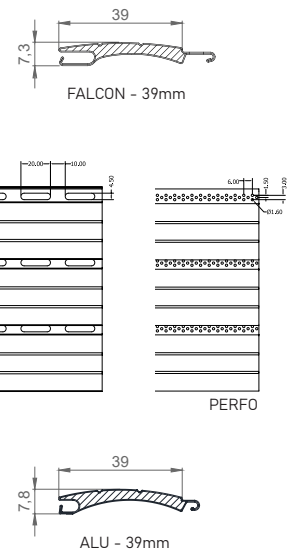

CABINET, GUIDERAILS, END SLAT | Color palette:

PC1	013 WHITE	010 RAL 9006	090 RAL 9007	
	042 RAL 7005	066 RAL 8012	052 EB 703	

WARNING: Certain colours on the chart may vary from original!

MANIPULATION:

Manipulation is possible with automaton or electrical motor. For motor operation there is the standard PLUG & PLAY function, which allows the connection of several motors to a single switch, self-adjusting positions and the safety function in the event of an obstacle.

External roller shutter IDEAL

TEHNICAL DRAWINGS | Shade details:

GUIDERAILS

SLATS

TABLE OF BOX (CABINET) SIZES

Slat/Shaft cabinet size	FALCON / 60mm		ALU / 40mm		ALU / 60mm	
		MOS.		MOS.		MOS.
13,7 cm	110,0	-	173,9	-	146,3	-
15,0 cm	134,0	104,0	204,9	150,8	189,9	130,9
16,5 cm	184,0	141,0	265,0	202,3	249,9	189,9
18,0 cm	249,0	210,0	319,9	255*	309,9	255*
20,5 cm	326,0	270,0	407,1	-	376,2	-