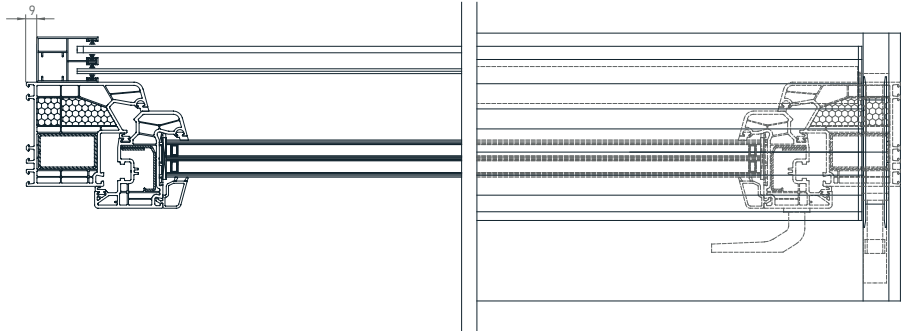

# Built-in roller shutter INLINE 225

- **HEAT PROTECTION**
- **ANTI-THEFT PROTECTION**
- **LIGHT REGULATION**
- **DIMMING**
- **UV PROTECTION**
- **HEATING / COOLING SAVINGS**

New sistem completely developed in our company - Roletarstvo Medle d.o.o. is the above window roller shutter INLINE 225 - dimensions: 225x230mm. It is distinguished by particularly attractive design, the possibility of protection against insects, possibility of visible or invisible (concealed) installation, excellent insulation, stronger construction and simple - economical installation with additional sealing between the window and the cabinet. Suitable for installation on all types of window frames depth up to 94mm.

## TEHNICAL DRAWINGS | Shade details:

GUIDE DELAY

DIM. 230 X 225