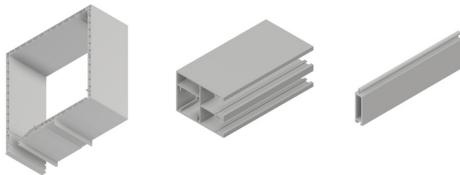

CABINET, GUIDERAILS, END SLAT | Color palette:

CABINET: Only in white.

PC1	013 WHITE	010 RAL 9006	090 RAL 9007	
	042 RAL 7005	066 RAL 8012	052 EB 703	

WARNING: Certain colours on the chart may vary from original!