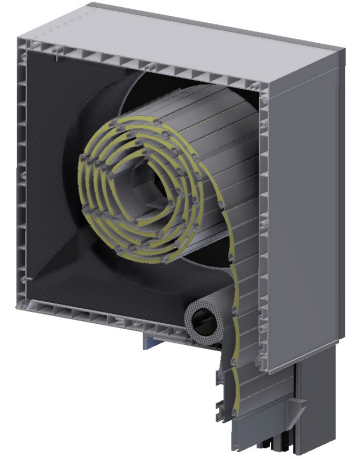

# Built-in roller shutter INLINE 225

- **HEAT PROTECTION**
- **ANTI-THEFT PROTECTION**
- **LIGHT REGULATION**
- **DIMMING**
- **UV PROTECTION**
- **HEATING / COOLING SAVINGS**

New sistem completely developed in our company - Roletarstvo Medle d.o.o. is the above window roller shutter INLINE 225 - dimensions: 225x230mm. It is distinguished by particularly attractive design, the possibility of protection against insects, possibility of visible or invisible (concealed) installation, excellent insulation, stronger construction and simple - economical installation with additional sealing between the window and the cabinet. Suitable for installation on all types of window frames depth up to 94mm.

## SLATS | Color palette:

WARNING: Certain colours on the chart may vary from original!

	PC1	01 WHITE	02 D. CHOCO	03 SILVER	05 L. CHOCO	PC2	04 BEIGE	08 GREEN	10 L. GREY	11 ANTIKO GRISO	13 GRAPHITE	PC3	06 ASH	07 WALNUT	16 GOLDEN OAK
		12 ANTHRACITE	14 RAL 9007	52 EB 703			15 OCHRE	18 RAL 8017	24 RAL 9005				17 WALNUT SEA		
	PC1	01 WHITE	02 D. CHOCO	03 SILVER	04 BEIGE										
		11 ANTIKO GRISO	12 ANTHRACITE	14 GREY	52 EB 703										
	PC1	01 WHITE	03 SILVER												
		12 ANTHRACITE	52 EB 703												