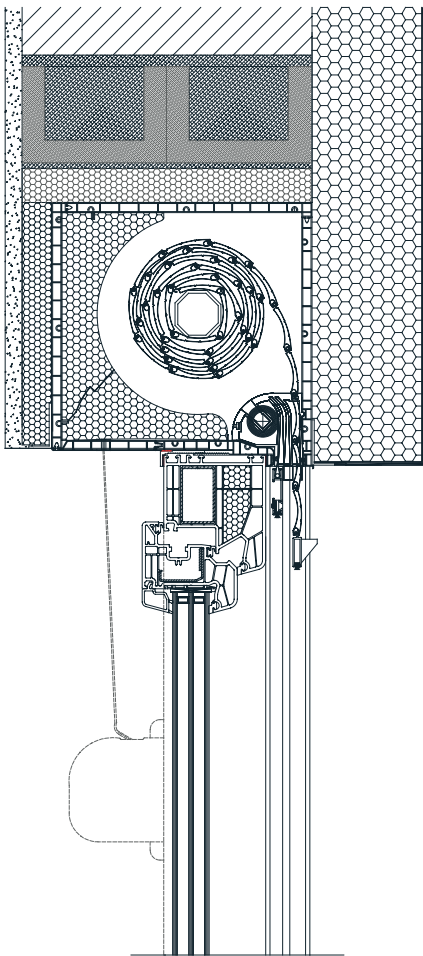

# Built-in roller shutter INLINE 225

- **HEAT PROTECTION**
- **ANTI-THEFT PROTECTION**
- **LIGHT REGULATION**
- **DIMMING**
- **UV PROTECTION**
- **HEATING / COOLING SAVINGS**

New sistem completely developed in our company - Roletarstvo Medle d.o.o. is the above window roller shutter INLINE 225 - dimensions: 225x230mm. It is distinguished by particularly attractive design, the possibility of protection against insects, possibility of visible or invisible (concealed) installation, excellent insulation, stronger construction and simple - economical installation with additional sealing between the window and the cabinet. Suitable for installation on all types of window frames depth up to 94mm.

## MANIPULATION:

Manipulation is possible with automaton or electrical motor. For motor operation there is the standard PLUG & PLAY function, which allows the connection of several motors to a single switch, self-adjusting positions and the safety function in the event of an obstacle.

# Built-in roller shutter INLINE 225

## TEHNICAL DRAWINGS | Shade details:

GUIDE DELAY

DIM. 230 X 225