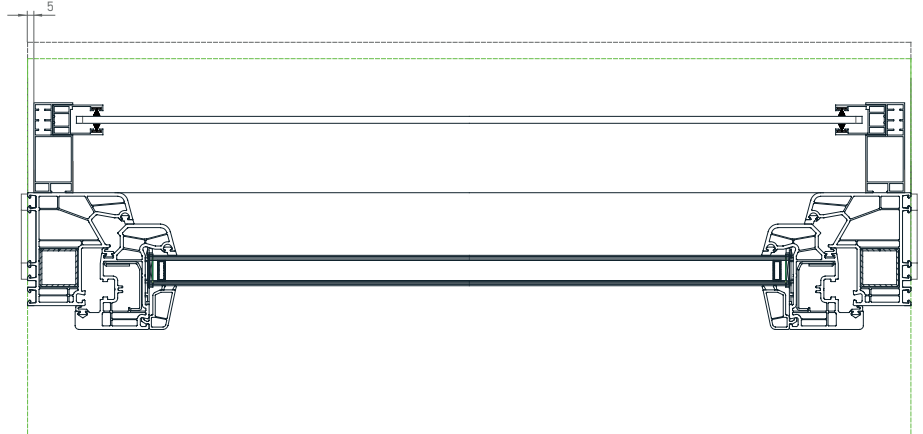

MANIPULATION:

Manipulation is possible with automaton or electrical motor. For motor operation there is the standard PLUG & PLAY function, which allows the connection of several motors to a single switch, self-adjusting positions and the safety function in the event of an obstacle.

Built-in roller shutter TERMBOX - R

TEHNICAL DRAWINGS | Shade details:

GUIDE DELAY

GUIDE

CLOSING PROFILE

SLATS