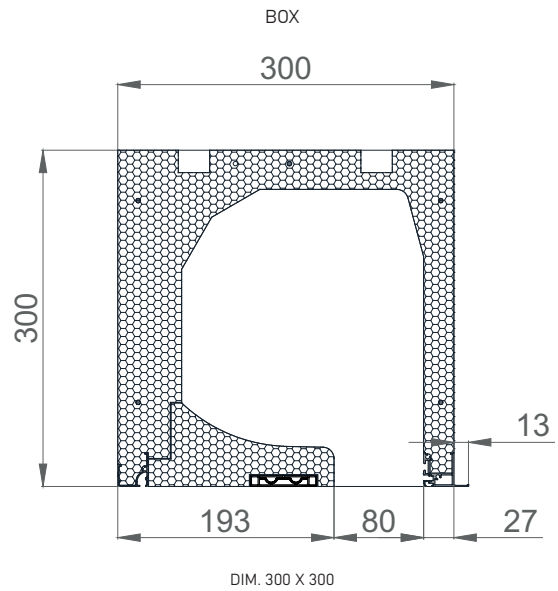

Built-in roller shutter TERMBOX - R

TEHNICAL DRAWINGS | Shade details:

GUIDE DELAY

GUIDE

CLOSING PROFILE

SLATS