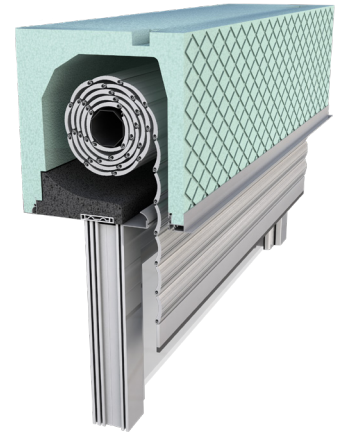

Built-in roller shutter TERMOBOX-R

- HEAT PROTECTION
- ANTI-THEFT PROTECTION
- LIGHT REGULATION
- DIMMING
- UV PROTECTION
- HEATING / COOLING SAVINGS

The company Roletarstvo Medle presents a new insulation box TERMOBOX - R, which is suitable for roller shutters. Paper insulated housing is the ideal solution for installation in the new buildings (passive house), where maximum isolation, the exact box claims with the help of RAL assembly. The box is also suitable for the renovation where you want to replace the windows. The box is mounted directly above the window and then built all together into the opening. The box is completely hidden by the plaster, so it does not affect the external appearance of the building.

SLATS | Color palette:

WARNING: Certain colours on the chart may vary from original!

	PC1	01 WHITE	02 D. CHOCO	03 SILVER	05 L. CHOCO	04 BEIGE	08 GREEN	10 L. GREY	11 ANTIKO GRISO	13 GRAPHITE	06 ASH	07 WALNUT	16 GOLDEN OAK
		12 ANTHRACITE	14 RAL 9007	52 EB 703		15 OCHRE	18 RAL 8017	24 RAL 9005			17 WALNUT SEA		
	PC1	01 WHITE	02 D. CHOCO	03 SILVER	04 BEIGE								
		11 ANTIKO GRISO	12 ANTHRACITE	14 GRAY	52 EB 703								
	PC1	01 WHITE	03 SILVER										
		12 ANTHRACITE	52 EB 703										

ALU slats are filled with insulation - polyurethane foam, standard fitted with anti-theft springs. Machine slat binding ensures a quieter and more reliable operation.

* colors 02, 04, 11, 14 available for orders over 50m²

MANIPULATION:

Manipulation is possible with automaton or electrical motor. For motor operation there is the standard PLUG & PLAY function, which allows the connection of several motors to a single switch, self-adjusting positions and the safety function in the event of an obstacle.