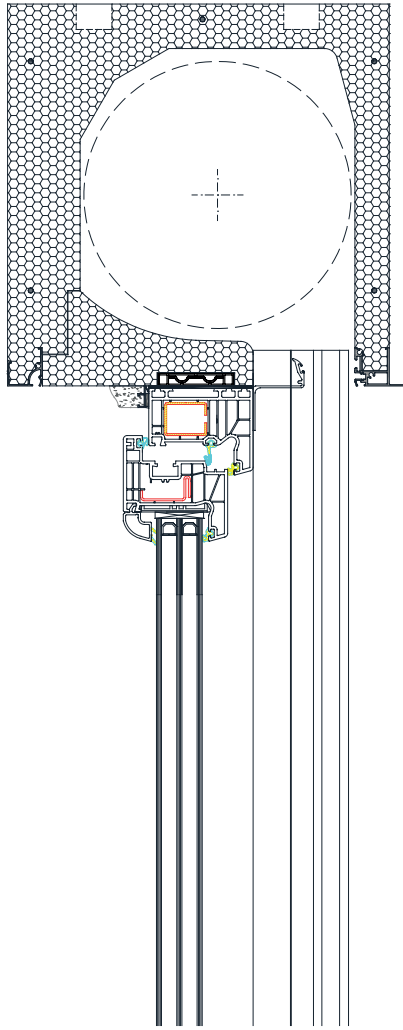

Built-in roller shutter TERMBOX - R

TEHNICAL DRAWINGS | Shade details: